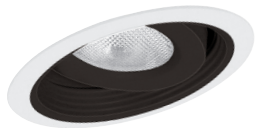

6" Slope Ceiling Incandescent Trims

(LAMP WATTAGE: (1) MAXIMUM 75W R/PAR30, 60W A19, 65W BR30)

Catalog Number:

B36RIC

Project Name:

Type:

Note:

B391CP-CP
METAL STEPPED BAFFLE R30/PAR30

B601CP
METAL ALBALITE LENS

LENS:
ALBALITE

TRIM/RING FINISH:
WH, BK, SN, CP, CH,
PB, BZ

B601L
PLASTIC ALBALITE LENS

LENS:
ALBALITE

TRIM/RING FINISH:
WHITE PLASTIC

B605PB
METAL FRESNEL LENS

LENS:
FRESNEL

TRIM/RING FINISH:
WH, BK, SN, CP, CH,
PB, BZ

B605L
PLASTIC FRESNEL LENS

LENS:
FRESNEL

TRIM/RING FINISH:
WHITE PLASTIC

B663PB
PAR30 GIMBAL RING

TRIM/RING FINISH:
WH, BK, SN, CP, CH,
PB, BZ

B673P-OV
PAR30 BAFFLE W/ GIMBAL RING

BAFFLE FINISH:
W, P, SN, CP

TRIM/RING FINISH:
WH

BAFFLE	REFLECTOR	TRIM RING
W White	CL Chrome	WH White
P Black	RG Gold	BK Black
SN Satin Nickel	W White	SN Satin Nickel
CP Copper	MB Black	CP Copper
BZ Bronze	CP Copper	CH Chrome
	SN Satin Nickel	PB Polish Brass
		BZ Bronze