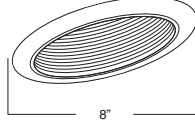

BAFFLE FINISH:
W, P, SN, CP, BZ

TRIM/RING FINISH:
WH, BK, SN, CP, CH,
PB, BZ

B394P-WH
PAR38/R40 STEPPED BAFFLE

BAFFLE FINISH:
W, P, SN, CP, BZ

TRIM/RING FINISH:
WH, BK, SN, CP, CH,
PB, BZ

B392RG-WH
R30/PAR30 REFLECTOR

REFLECTOR FINISH:
CL, RG, W, MB, CP,
SN, BZ

TRIM/RING FINISH:
WH, BK, SN, CP, CH,
PB, BZ

B395CP-WH
R38/PAR40 REFLECTOR

REFLECTOR FINISH:
CL, RG, W, MB, CP,
SN, BZ

TRIM/RING FINISH:
WH, BK, SN, CP, CH,
PB, BZ