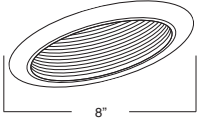

6" Slope Ceiling Incandescent Trims

(LAMP WATTAGE: (1) MAXIMUM 75W R/PAR30, 60W A19, 65W BR30)

Catalog Number:

B36RIC

Project Name:

Type:

Note:

B391CP-CP
METAL STEPPED BAFFLE R30/PAR30

BAFFLE FINISH:
W, P, SN, CP, BZ

TRIM/RING FINISH:
WH, BK, SN, CP, CH,
PB, BZ

B394P-WH
PAR38/R40 STEPPED BAFFLE

BAFFLE FINISH:
W, P, SN, CP, BZ

TRIM/RING FINISH:
WH, BK, SN, CP, CH,
PB, BZ

B392RG-WH
R30/PAR30 REFLECTOR