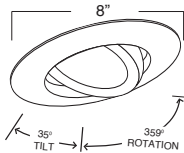

TRIM/RING FINISH:
WH, BK, SN, CP, CH,
PB, BZ

B605L
PLASTIC FRESNEL LENS

LENS:
FRESNEL

TRIM/RING FINISH:
WHITE PLASTIC

B663PB
PAR30 GIMBAL RING

TRIM/RING FINISH:
WH, BK, SN, CP, CH,
PB, BZ

B673P-OV
PAR30 BAFFLE W/ GIMBAL RING