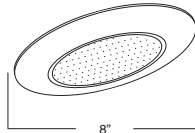

REFLECTOR FINISH:
CL, RG, W, MB, CP,
SN, BZ

TRIM/RING FINISH:
WH, BK, SN, CP, CH,
PB, BZ

B395CP-WH
R38/PAR40 REFLECTOR

REFLECTOR FINISH:
CL, RG, W, MB, CP,
SN, BZ

TRIM/RING FINISH:
WH, BK, SN, CP, CH,
PB, BZ

B601CP
METAL ALBALITE LENS

LENS:
ALBALITE

TRIM/RING FINISH:
WH, BK, SN, CP, CH,
PB, BZ

B601L
PLASTIC ALBALITE LENS

LENS:
ALBALITE

TRIM/RING FINISH:
WHITE PLASTIC

B605PB
METAL FRESNEL LENS

LENS:
FRESNEL