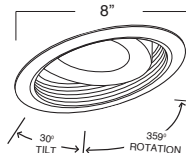

BAFFLE	REFLECTOR	TRIM RING
W White	CL Chrome	WH White
P Black	RG Gold	BK Black
SN Satin Nickel	W White	SN Satin Nickel
CP Copper	MB Black	CP Copper
BZ Bronze	CP Copper	CH Chrome
	SN Satin Nickel	PB Polish Brass
		BZ Bronze

*For custom baffle, reflector, trim ring, glass color and lens options, please consult factory.