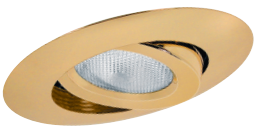

6" Slope Ceiling Incandescent Trims

(LAMP WATTAGE: (1) MAXIMUM 75W R/PAR30, 60W A19, 65W BR30)

Catalog Number:

B36RIC

Project Name:

Type:

Note:

B391CP-CP
METAL STEPPED BAFFLE R30/PAR30

B601CP
METAL ALBALITE LENS

LENS:
ALBALITE

TRIM/RING FINISH:
WH, BK, SN, CP, CH,
PB, BZ

B601L
PLASTIC ALBALITE LENS

LENS:
ALBALITE

TRIM/RING FINISH:
WHITE PLASTIC

B605PB
METAL FRESNEL LENS

LENS:
FRESNEL

TRIM/RING FINISH:
WH, BK, SN, CP, CH,
PB, BZ

B605L
PLASTIC FRESNEL LENS

LENS:
FRESNEL

TRIM/RING FINISH:
WHITE PLASTIC

B663PB
PAR30 GIMBAL RING

TRIM/RING FINISH:
WH, BK, SN, CP, CH,
PB, BZ

B673P-OV
PAR30 BAFFLE W/ GIMBAL RING

BAFFLE FINISH:
W, P, SN, CP

TRIM/RING FINISH:
WH

BAFFLE	REFLECTOR	TRIM RING
W White	CL Chrome	WH White
P Black	RG Gold	BK Black
SN Satin Nickel	W White	SN Satin Nickel
CP Copper	MB Black	CP Copper
BZ Bronze	CP Copper	CH Chrome
	SN Satin Nickel	PB Polish Brass
		BZ Bronze