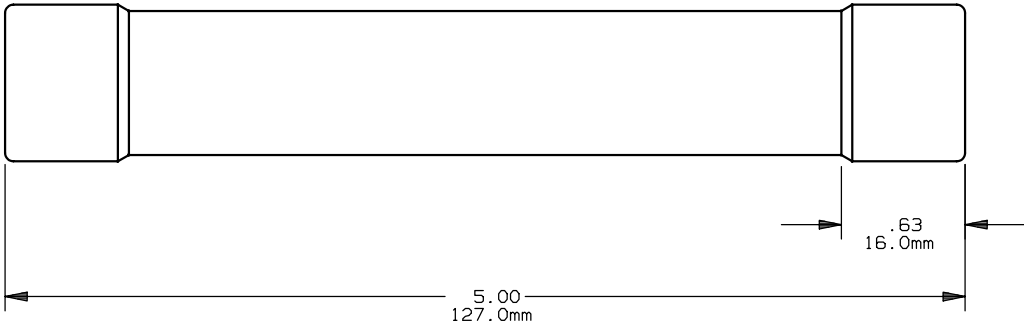

REV	DATE	ECO	DESCRIPTION	BY	CK	APP
D	1-10-06	NA	REDRAWN-WAS ON 13779 REV C	LDB	NA	NA

MERSEN MERSEN USA NEWBURYPORT-MA, LLC
374 MERRIMAC STREET
NEWBURYPORT, MA 01950

PRODUCT MANAGER

DESIGN ENGINEER

SIGN:
DATE:

SIGN:
DATE:

A60X(1-30)-1

FORM 101

1-30A 600V

OUTLINE DIMENSIONS
NOT TO BE USED FOR PRODUCTION

13779