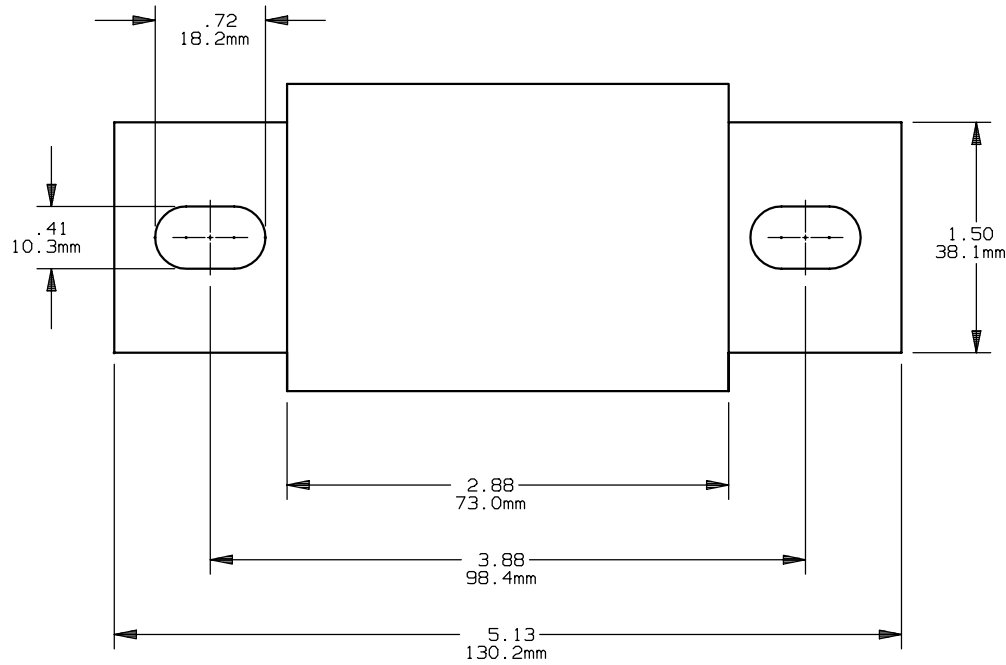

REV	DATE	ECO	DESCRIPTION	BY	CK	APP
L	1-10-06	NA	REDRAWN-WAS ON 13775 REV K	LDB	NA	NA

MERSEN USA NEWBURYPORT-MA, LLC
374 MERRIMAC STREET
NEWBURYPORT, MA 01950

A60Z(500,600)-4, A60X(450-600)-4

OUTLINE DIMENSIONS
NOT TO BE USED FOR PRODUCTION

PRODUCT MANAGER

DESIGN ENGINEER

FORM 101

SIGN:
DATE:

SIGN:
DATE:

450-600A 600V

701241