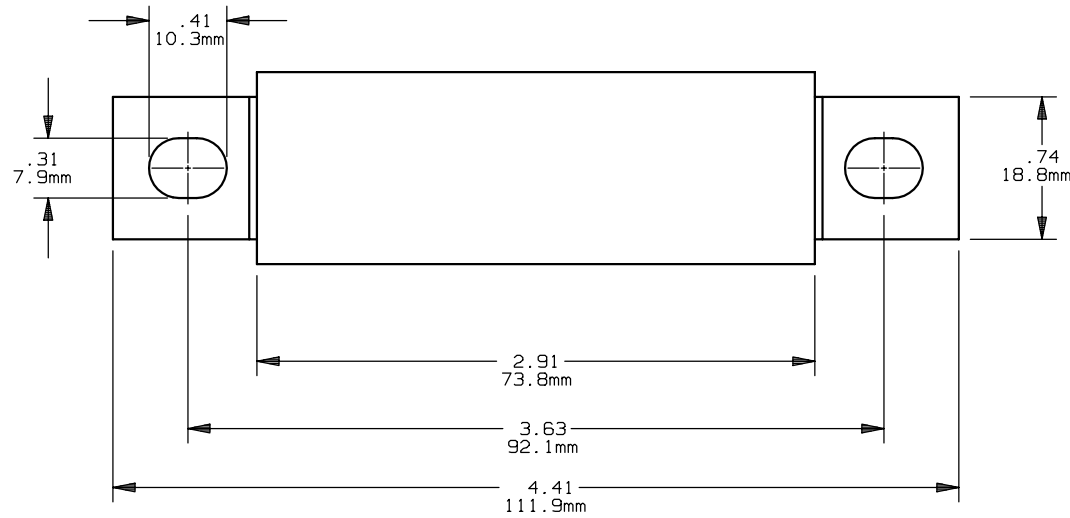

REV	DATE	ECO	DESCRIPTION	BY	CK	APP
L	1-10-06	NA	REDRAWN-WAS ON 13775 REV K	LDB	NA	NA

MERSEN USA NEWBURYPORT-MA, LLC
374 MERRIMAC STREET
NEWBURYPORT, MA 01950

A60X(65-100)-4, A60X(35-60)-4SG
A60Z(70-100)-4

OUTLINE DIMENSIONS
NOT TO BE USED FOR PRODUCTION

PRODUCT MANAGER

DESIGN ENGINEER

SIGN:
DATE:

SIGN:
DATE:

FORM 101

35-100A 600V

701238