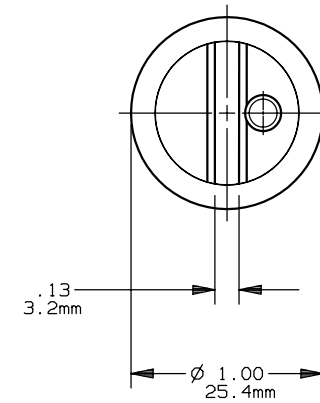

REV	DATE	ECO	DESCRIPTION	BY	CK	APP
L	1-10-06	NA	REDRAWN-WAS ON 13775 REV K	LDB	NA	NA

MERSEN USA NEWBURYPORT-MA, LLC
374 MERRIMAC STREET
NEWBURYPORT, MA 01950

A60X(65-100)-4, A60X(35-60)-4SG
A60Z(70-100)-4

OUTLINE DIMENSIONS
NOT TO BE USED FOR PRODUCTION

PRODUCT MANAGER

DESIGN ENGINEER

SIGN:
DATE:

SIGN:
DATE:

FORM 101

35-100A 600V

701238