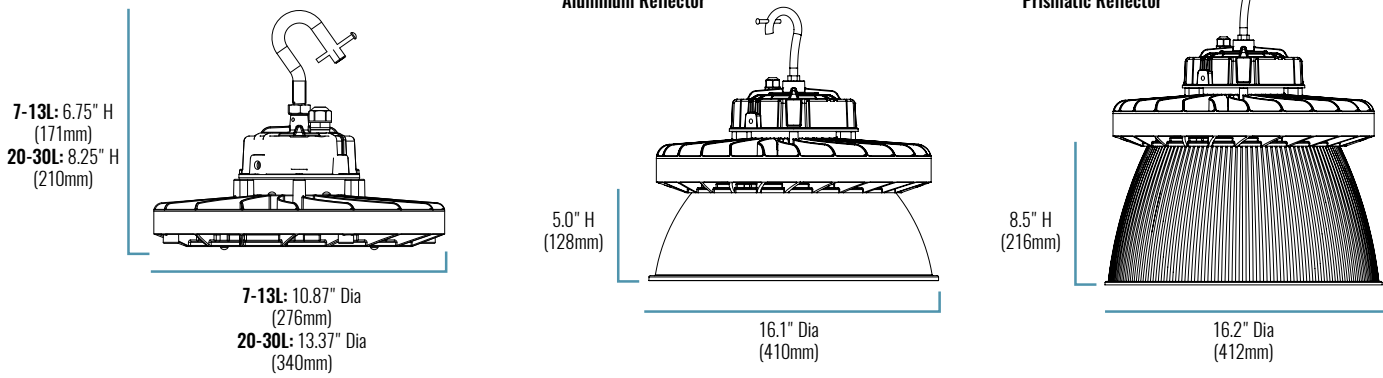

C-HB-A-RD-7L/13L/20L/30L Series

LED Round High-Bay/Low-Bay

Replaces 100W to 400W PSMH

LIGHT-WEIGHT DESIGN & HIGH EFFICIENCY

With up to 60% energy saving over traditional sources, the C-HB-RD delivers up to 130 LPW and replaces up to 400W PSMH. Featuring clean lines and a low profile form factor, the C-HB-RD is an affordable solution suitable for retail, warehouse, commercial and other light industrial spaces.

Shown fully assembled with Prismatic Reflector

PRODUCT SPECIFICATIONS

OVERVIEW

- Initial Delivered Lumens: 7,600, 13,000, 19,600, 30,000
- CRI: ≥ 80
- CCT: Neutral White 4000K, Cool White 5000K
- Mounting: Hook and cord or pendant (with adaptor)
- Input Power: 60-232 Watts
- Dimmable: Yes
- Operating Range: -30°C (-22°F) to 50°C(131°F)
- Lifespan: Estimated 50,000 Hours
- Power Factor: > 0.9
- Total Harmonic Distortion: < 20%
- Limited Warranty: 5 Years*
- Replaces Up to 400W PSMH

ORDERING INFORMATION

Example: C-HB-A-RD-7L-40K-UL-WH

C-HB	A	RD			UL	WH
PRODUCT	SERIES	STYLE	LUMEN PACKAGE	CCT	VOLTAGE	COLOR
C-HB C-Lite High Bay	A	RD Round	7L 7,600 Lumens, 60W 13L 13,000 Lumens, 100W 20L 19,600 Lumens, 148W 30L 30,000 Lumens, 232W	40K Neutral White (4000K) 50K Cool White (5000K)	UL Universal 120V-277V	WH White

CERTIFICATIONS:

C-HB-A-RD-7L/13L/20L/30L Series

SERIES OVERVIEW

DIMENSIONS	PRODUCT WEIGHT	MOUNTING HEIGHT
7-13L 6.75" (171mm) H x 10.87" (276mm) Diameter 20-30L 8.25" (210mm) H x 13.37" (340mm) Diameter	6.5lbs 10.47 lbs	10 to 30 feet