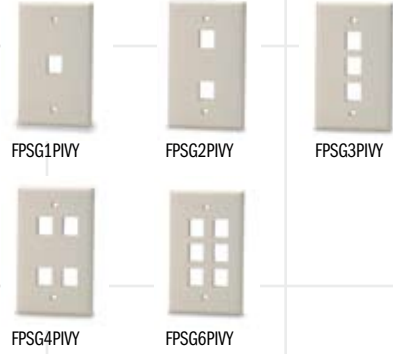

- All face plates allow for mounting any combination of keystone jacks and multimedia modules
- Face plates with labeling windows feature a top and bottom designation labeling window for convenient faceplate identification
- Plates are supplied with mounting screws, label cards and clear covers

### SINGLE GANG KEYSTONE FACEPLATES W/O LABELING WINDOW

PART NO.	DESCRIPTION
FPSG1PIVY	1-Port Single Gang Keystone Faceplate w/o Labeling, Light Ivory
FPSG2PIVY	2-Port Single Gang Keystone Faceplate w/o Labeling, Light Ivory
FPSG3PIVY	3-Port Single Gang Keystone Faceplate w/o Labeling, Light Ivory
FPSG4PIVY	4-Port Single Gang Keystone Faceplate w/o Labeling, Light Ivory
FPSG6PIVY	6-Port Single Gang Keystone Faceplate w/o Labeling, Light Ivory
FPSG1PWHT	1-Port Single Gang Keystone Faceplate w/o Labeling, White
FPSG2PWHT	2-Port Single Gang Keystone Faceplate w/o Labeling, White
FPSG3PWHT	3-Port Single Gang Keystone Faceplate w/o Labeling, White
FPSG4PWHT	4-Port Single Gang Keystone Faceplate w/o Labeling, White
FPSG6PWHT	6-Port Single Gang Keystone Faceplate w/o Labeling, White

### SINGLE GANG KEYSTONE FACEPLATES W/ LABELING WINDOW

PART NO.	DESCRIPTION
FPSG1PWLIVY	1-Port Single Gang Keystone Faceplate w/Labeling, Light Ivory
FPSG2PWLIVY	2-Port Single Gang Keystone Faceplate w/Labeling, Light Ivory
FPSG3PWLIVY	3-Port Single Gang Keystone Faceplate w/Labeling, Light Ivory
FPSG4PWLIVY	4-Port Single Gang Keystone Faceplate w/Labeling, Light Ivory
FPSG6PWLIVY	6-Port Single Gang Keystone Faceplate w/Labeling, Light Ivory
FPSG1PWLWHT	1-Port Single Gang Keystone Faceplate w/Labeling, White
FPSG2PWLWHT	2-Port Single Gang Keystone Faceplate w/Labeling, White
FPSG3PWLWHT	3-Port Single Gang Keystone Faceplate w/Labeling, White
FPSG4PWLWHT	4-Port Single Gang Keystone Faceplate w/Labeling, White
FPSG6PWLWHT	6-Port Single Gang Keystone Faceplate w/Labeling, White