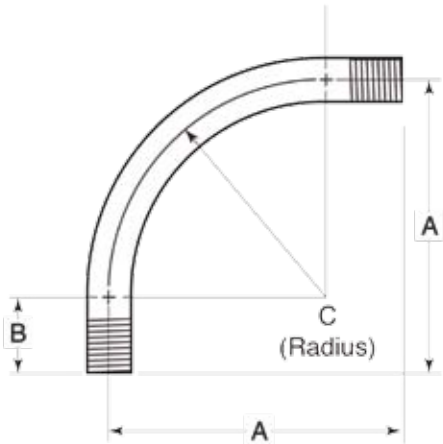

90° Standard Radius Elbow

Part Number	Size	Weight/ Each (lbs.)	Dimension (in.)		
			Offset "A"	Straight End "B"	Centerline Radius "C"
ELB50	½ in.	1	6.50	2.12	4.00
ELB75	¾ in.	1	7.25	2.75	4.50
ELB100	1 in.	2	8.63	2.88	5.75
ELB125	1-¼ in.	3	10.75	3.25	7.50
ELB150	1-½ in.	4	11.63	3.38	8.25
ELB200	2 in.	6	13.31	3.81	9.50
ELB250	2-½ in.	13	16.50	5.75	10.50
ELB300	3 in.	19	18.75	5.75	13.00
ELB400	4 in.	31	23.18	7.96	16.00

Coupling

Part Number	Size	Weight/ 100 (lbs.)	Length (in.)
CPL50	½ in.	15	1.625
CPL75	¾ in.	18	1.641
CPL100	1 in.	32	1.969
CPL125	1-¼ in.	41	2.032
CPL150	1-½ in.	58	2.063
CPL200	2 in.	77	2.125
CPL250	2-½ in.	179	3.188
CPL300	3 in.	245	3.313
CPL400	4 in.	309	3.516

Three Piece Coupling

Part Number	Size	Weight/ 100 (lbs.)
TPC75	¾ in.	34
TPC100	1 in.	32