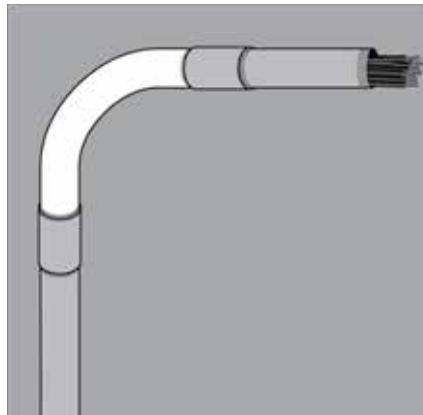

90° Standard Radius Elbow

Part Number	Size	Weight/ Each (lbs.)	Dimension (in.)		
			Offset "A"	Straight End "B"	Centerline Radius "C"
ELB50	½ in.	1	6.50	2.12	4.00
ELB75	¾ in.	1	7.25	2.75	4.50
ELB100	1 in.	2	8.63	2.88	5.75
ELB125	1-¼ in.	3	10.75	3.25	7.50
ELB150	1-½ in.	4	11.63	3.38	8.25
ELB200	2 in.	6	13.31	3.81	9.50
ELB250	2-½ in.	13	16.50	5.75	10.50
ELB300	3 in.	19	18.75	5.75	13.00
ELB400	4 in.	31	23.18	7.96	16.00

Coupling

Part Number	Size	Weight/ 100 (lbs.)	Length (in.)
CPL50	½ in.	15	1.625
CPL75	¾ in.	18	1.641
CPL100	1 in.	32	1.969
CPL125	1-¼ in.	41	2.032
CPL150	1-½ in.	58	2.063
CPL200	2 in.	77	2.125
CPL250	2-½ in.	179	3.188
CPL300	3 in.	245	3.313
CPL400	4 in.	309	3.516

Three Piece Coupling

Part Number	Size	Weight/ 100 (lbs.)
TPC75	¾ in.	34
TPC100	1 in.	32