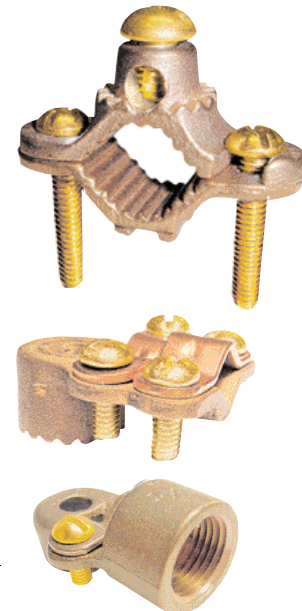

GROUNDING

GREAVES EXCLUSIVE

Ground-Lok™ CLAMP SYSTEM SERRATED HEAD - ASSEMBLED

BRONZE WATER PIPE GROUND CLAMPS

Copper wire only

NAED NUMBER	CATALOG NUMBER	INCLUDES ADAPTER TYPE	WATER PIPE SIZE (IPS)	GROUND WIRE RANGE	CTN QTY	EST. SHIPPING	
						WEIGHT (lbs)	UNIT
30200	G 3		1/2 - 1		25	11.74	CTN
30240	G 4	WIRE	1/4 - 2	4/0 STR	20	6.56	CTN
30480	G 15	ADAPTER	2 1/2 - 4		4	5.43	CTN
30500	G 16		4 1/2 - 6		4	6.90	CTN
FOR 1/2" RIGID CONDUIT							
30280	G 5		1/2 - 1		25	12.39	CTN
30320	G 6	1/2"	1/4 - 2	2/0 STR	20	13.46	CTN
30520	G 18	CONDUIT	2 1/2 - 4		4	5.46	CTN
30540	G 19	SIZE	4 1/2 - 6		4	7.10	CTN
FOR 3/4" RIGID CONDUIT							
30360	G 7		1/2 - 1		25	13.39	CTN
30380	G 8	3/4"	1/4 - 2	3/0 STR	20	14.26	CTN
30580	G 21	CONDUIT	2 1/2 - 4		4	5.62	CTN
30600	G 22	SIZE	4 1/2 - 6		4	7.10	CTN
FOR 1" RIGID CONDUIT							
30400	G 9		1/2 - 1		25	14.64	CTN
30420	G 10	1"	1/4 - 2	3/0 STR	10	7.76	CTN
30620	G 24	CONDUIT	2 1/2 - 4		2	3.04	CTN
30640	G 25	SIZE	4 1/2 - 6		2	3.86	CTN

PLATING: For tin-plating add suffix letter "P" to CATALOG NUMBERS.
UL listed to #4 AWG. CSA certified as shown.

Ground-Lok™ CLAMP SYSTEM BRASS SCREWS

G1BS SERIES

NAED NUMBER	CATALOG NUMBER	INCLUDES ADAPTER TYPE	WATER PIPE SIZE (IPS)	GROUND WIRE MAX	CTN QTY	EST. SHIPPING	
						WEIGHT (lbs)	UNIT
70560	G 1 BS	-	1/2 - 1		50	12.7	CTN
70565	G 2 BS	-	1/4 - 2	#2 STR	25	10.5	CTN
70570	G 12 BS	-	2 1/2 - 4		4	4.23	CTN
70575	G 13 BS	-	4 1/2 - 6		4	6.00	CTN
70580	G 40 BS	Wire	-		4/0 STR	20	4.67
70585	G 41 BS	1/2" Conduit	-	2/0 STR	20	5.17	CTN
70590	G 42 BS	3/4" Conduit	-	3/0 STR	20	5.83	CTN
70600	G 43 BS	1" Conduit	-	3/0 STR	20	6.74	CTN
70566	G 3 BS	Wire	1/2 - 1	4/0 STR	25	12.1	CTN
70567	G 4 BS	Wire	1/4 - 2	4/0 STR	10	3.50	CTN

PLATING: For tin-plating add suffix letter "P" to CATALOG NUMBERS. UL listed to #4 AWG. CSA certified as shown.

www.greaves-usa.com

11 Heritage Park, Clinton, CT 06413 • Phone 860-664-4505 • Fax 860-664-4546
TOLL FREE 1-800-243-1130 (Outside CT)