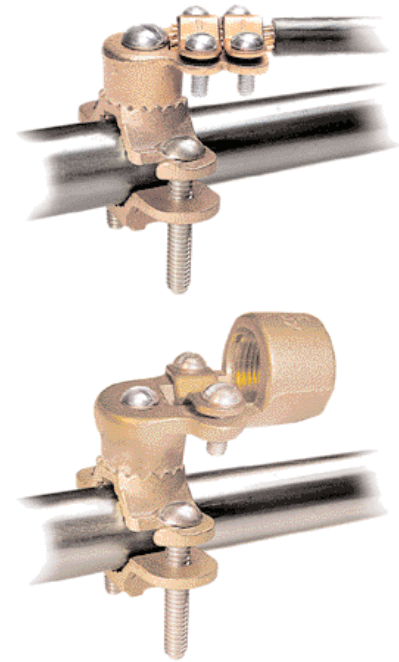

GROUNDING

GREAVES EXCLUSIVE

Ground-Lok™ CLAMP SYSTEM SERRATED HEAD - ASSEMBLED

BRONZE WATER PIPE GROUND CLAMPS

Copper wire only

NAED NUMBER	CATALOG NUMBER	INCLUDES ADAPTER TYPE	WATER PIPE SIZE (IPS)	GROUND WIRE RANGE	CTN QTY	EST. SHIPPING	
						WEIGHT (lbs)	UNIT
30200	G 3		1/2 - 1		25	11.74	CTN
30240	G 4	WIRE	1/4 - 2	4/0 STR	20	6.56	CTN
30480	G 15	ADAPTER	2 1/2 - 4		4	5.43	CTN
30500	G 16		4 1/2 - 6		4	6.90	CTN
FOR 1/2" RIGID CONDUIT							
30280	G 5		1/2 - 1		25	12.39	CTN
30320	G 6	1/2"	1/4 - 2	2/0 STR	20	13.46	CTN
30520	G 18	CONDUIT	2 1/2 - 4		4	5.46	CTN
30540	G 19	SIZE	4 1/2 - 6		4	7.10	CTN
FOR 3/4" RIGID CONDUIT							
30360	G 7		1/2 - 1		25	13.39	CTN
30380	G 8	3/4"	1/4 - 2	3/0 STR	20	14.26	CTN
30580	G 21	CONDUIT	2 1/2 - 4		4	5.62	CTN
30600	G 22	SIZE	4 1/2 - 6		4	7.10	CTN
FOR 1" RIGID CONDUIT							
30400	G 9		1/2 - 1		25	14.64	CTN
30420	G 10	1"	1/4 - 2	3/0 STR	10	7.76	CTN
30620	G 24	CONDUIT	2 1/2 - 4		2	3.04	CTN
30640	G 25	SIZE	4 1/2 - 6		2	3.86	CTN

PLATING: For tin-plating add suffix letter "P" to CATALOG NUMBERS.
UL listed to #4 AWG. CSA certified as shown.

Ground-Lok™ CLAMP SYSTEM BRASS SCREWS

G1BS SERIES

NAED NUMBER	CATALOG NUMBER	INCLUDES ADAPTER TYPE	WATER PIPE SIZE (IPS)	GROUND WIRE MAX	CTN QTY	EST. SHIPPING	
						WEIGHT (lbs)	UNIT
70560	G 1 BS	-	1/2 - 1		50	12.7	CTN
70565	G 2 BS	-	1/4 - 2	#2 STR	25	10.5	CTN
70570	G 12 BS	-	2 1/2 - 4		4	4.23	CTN
70575	G 13 BS	-	4 1/2 - 6		4	6.00	CTN
70580	G 40 BS	Wire	-		4/0 STR	20	4.67
70585	G 41 BS	1/2" Conduit	-	2/0 STR	20	5.17	CTN
70590	G 42 BS	3/4" Conduit	-	3/0 STR	20	5.83	CTN
70600	G 43 BS	1" Conduit	-	3/0 STR	20	6.74	CTN
70566	G 3 BS	Wire	1/2 - 1	4/0 STR	25	12.1	CTN
70567	G 4 BS	Wire	1/4 - 2	4/0 STR	10	3.50	CTN

PLATING: For tin-plating add suffix letter "P" to CATALOG NUMBERS. UL listed to #4 AWG. CSA certified as shown.

www.greaves-usa.com

11 Heritage Park, Clinton, CT 06413 • Phone 860-664-4505 • Fax 860-664-4546
TOLL FREE 1-800-243-1130 (Outside CT)