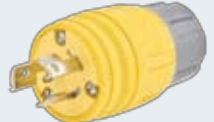

24W49H

Watertight Locking Devices

NEMA 4, 4X, 6 and 6P Rated
IP65, IP66, IP67

Amps	Volts	Nema	Plug		Connector with Cap		Receptacle w/Lift Cover	Listings	
			Yellow	Black*	Yellow	Black*		UL	SR
15A	125V	L5-15	24W47H		25W47H		65W47H	✓	✓
	250V	L6-15	24W49H		25W49H		65W49H	✓	✓
	277VAC	L7-15	24W34H		25W34H		65W34H	✓	✓
20A	125V	L5-20	26W47H		27W47H		67W47H	✓	✓
	250V	L6-20	26W48H		27W48H		67W48H	✓	✓
	277VAC	L7-20	26W49H		27W49H		67W49H	✓	✓
	125/250V	L14-20	26W74H		27W74H		67W74H	✓	✓
	3Ø 250V	L15-20	26W75H	26W75HBK	27W75H	27W75HBK	67W75H	✓	✓
	3Ø 480V	L16-20	26W76H	26W76HBK	27W76H	27W76HBK	67W76H	✓	✓
30A	125/250V	Non-NEMA	26W08H		27W08H		67W08H	✓	✓
	125V	L5-30	28W47H		29W47H		69W47H	✓	✓
	250V	L6-30	28W48H		29W48H		69W48H	✓	✓
	277VAC	L7-30	28W49H		29W49H		69W49H	✓	✓
	125/250V	L14-30	28W74H		29W74H		69W74H	✓	✓
	3Ø 250V	L15-30	28W75H		29W75H		69W75H	✓	✓
	3Ø 480V	L16-30	28W76H		29W76H		69W76H	✓	✓
	3Ø 600V	L17-30	28W77H		29W77H		69W77H	✓	✓
	3ØY 120/208V	L18-30	28W78H		29W78H			✓	✓
	125/250V	Non-NEMA	28W08H		29W08H		69W08H	✓	✓
3ØY 120/208V	Non-NEMA	28W09H		29W09H			✓	✓	

* Other configurations available in black. Consult Factory.