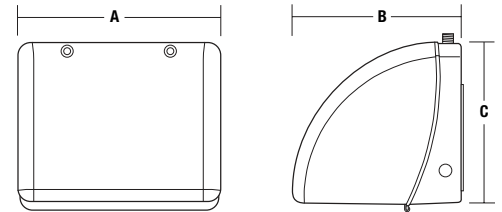

NRG®1100 FULL CUTOFF COMPACT WALLPACK	Cat.#		 HUBBELL Outdoor Lighting
	Job	Type	

APPLICATIONS

- Use for wall perimeter or entry at mounting heights of 8-15 feet

SPECIFICATIONS

- Hubbell Outdoor Lighting's newest NRG® family to be introduced late in the second quarter 2007 is packed with owner benefits
The StarView compliant optics allow no up light, saving energy and keeping the neighbors happy
- The decorative styling is also rugged with one piece polycarbonate front, painted bronze or white on the inside, that resists rocks and other small projectiles
- The die cast housing provides rigid mounting, conduit and photocontrol hubs, easy mount design and heat dissipation

A	B	C
11 ³ / ₄ "	9 ¹ / ₂ "	9 ¹ / ₂ "
298 mm	241 mm	241 mm

LISTINGS

- Listed to UL1598 for use in wet locations

ORDERING INFORMATION

Catalog Number ¹	Wattage/Voltage	Finish	Weight lbs. (kg)
Pulse Start Metal Halide			
NRG-1111-B	100w 120, 277, 347V	bronze	12 (5.4)
NRG-1111-W	100w 120, 277, 347V	white	12 (5.4)
NRG-1171-B	70w 120, 277, 347V	bronze	11 (5.0)
NRG-1171-W	70w 120, 277, 347V	white	11 (5.0)
High Pressure Sodium			
NRG-1112-B	100w 120, 277, 347V	bronze	10 (4.5)
NRG-1112-W	100w 120, 277, 347V	white	10 (4.5)
NRG-1172-W	70w 120, 277, 347V	white	9 (4.1)
Electronic Fluorescent			
NRG-1143-B	42w 120-277V, 60/50hz	bronze	7 (3)
NRG-1143-W	42w 120-277V, 60/50hz	white	7 (3)