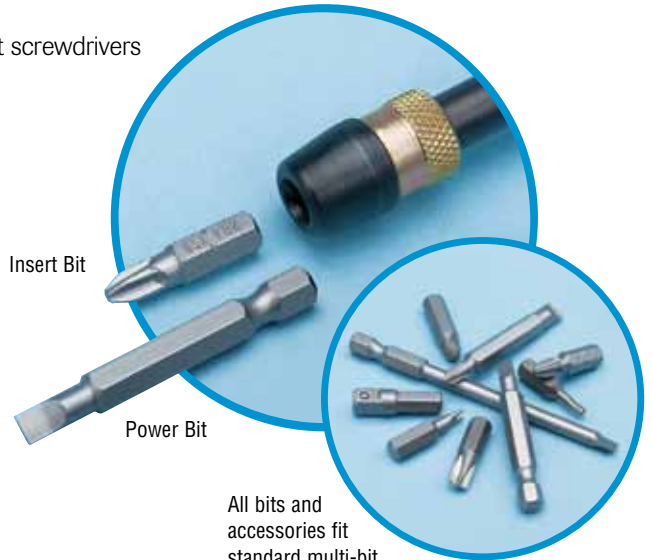

All bits and accessories fit standard multi-bit screwdrivers

Industrial Screwdriver Bits & Accessories