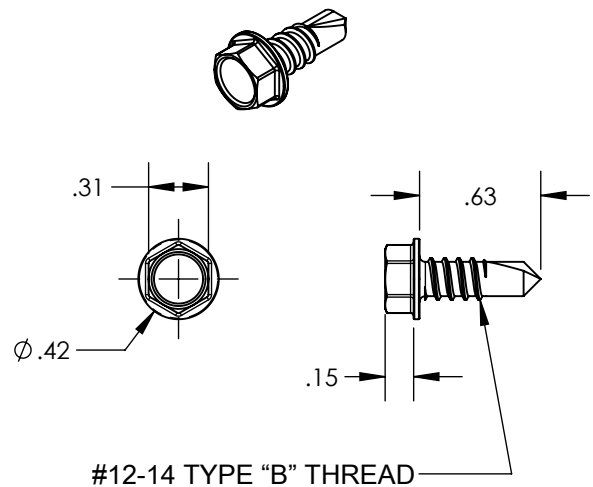

1) Splice, XR10, Mill 12" long

2) Screw, Self Drilling

| Property | Value                |
|----------|----------------------|
| Material | 6000 Series Aluminum |
| Finish   | Mill                 |

| Property | Value                      |
|----------|----------------------------|
| Material | 300 Series Stainless Steel |
| Finish   | Clear                      |