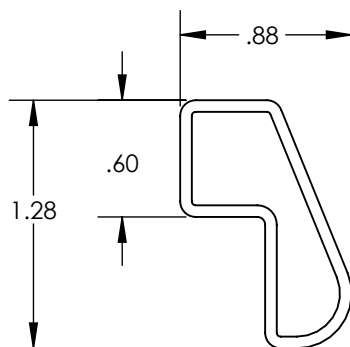

1) Splice, XR10, Mill 12" long

2) Screw, Self Drilling

| Property | Value                |
|----------|----------------------|
| Material | 6000 Series Aluminum |
| Finish   | Mill                 |

| Property | Value                      |
|----------|----------------------------|
| Material | 300 Series Stainless Steel |
| Finish   | Clear                      |