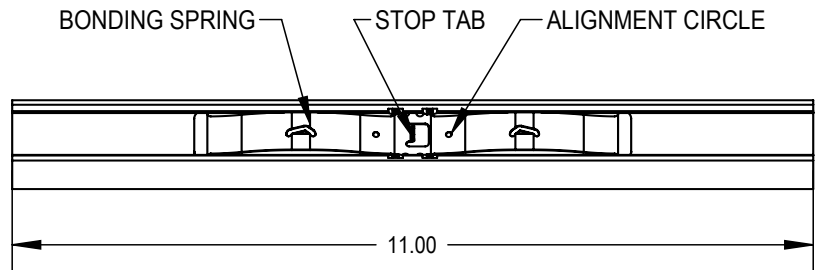

ITEM NO	DESCRIPTION	QTY IN KIT
1	SPLICE, XR10, MILL	1

Part Number	Description
XR10-BOSS-01-M1	Bonded Splice, XR10

1) Bonded Splice, XR10

Property	Value
Material	6000 Series Aluminum
Finish	Mill