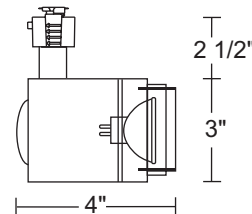

ACCESSORIES

Cat. No.	Description	Cat. No.	Description	Cat. No.	Description
T551-5	Color Filters	T557	Prismatic Spread Lens	T559	Linear Spread Lens
T5501-18	Dichroic Lenses	T5520	Diffuse Spread Lens	T5521	Uniformity Lens
T5522	UV Filter Lens	T5559BL	Hexcell Louver		

See specification sheet [D1.2.2](#) for details.