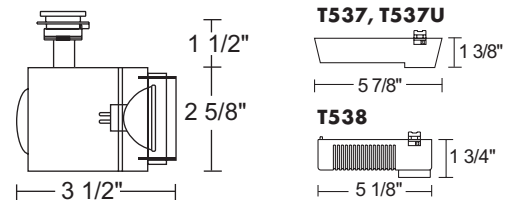

ACCESSORIES

Cat. No.	Description	Cat. No.	Description	Cat. No.	Description
T551-5	Color Filters	T557	Prismatic Spread Lens	T559	Linear Spread Lens
T5501-18	Dichroic Lenses	T5520	Diffuse Spread Lens	T5521	Uniformity Lens
T5522	UV Filter Lens	T5559BL	Hexcell Louver		

See specification sheet [D1.2.2](#) for details.