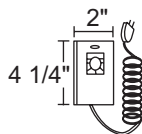

T45WH, T45BL

Pin-Up/Monopoint Adapter. Supplied with 8' cord and plug. Accepts one 120V Juno trac fixture with standard size trac adapter.