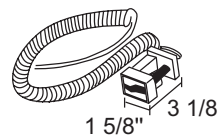

Line Voltage Coil - Cord Clamp-Ons

T132WH, T132BL

120V Monopoint with trac adapter for electrical connection to Trac. Accepts one 120V Juno trac fixture with standard size trac adapter. 2' Coil Cord extends to 5'. 1-3/4" Clamp opening.

T133WH, T133BL

120V Monopoint with male plug (120V) attaches to receptacle. Accepts one 120V Juno trac fixture with standard size trac adapter. 2' Coil Cord extends to 5'. 1-3/4" Clamp opening.

Line Voltage Extension Wands

TW12, TW18,

TW24, TW36, TW48
Line Voltage Extension Wands (12", 18", 24", 36", 48") - For use with one or two circuit trac and line voltage monopoints. Accepts one 120V Juno trac fixture with standard size trac adapter. WH, BL, SL

TWS24WH, TWS24BL, TWS24SL

24" Wand with Slope Adapter. Accepts one 120V Juno trac fixture with standard size trac adapter.