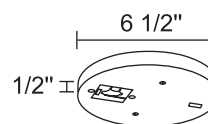

Low Voltage Monopoint Adapter

R58WH, R58BL, R58SL

Monopoint Adapter for T537, T538 or Trac-Lites R Series Low-Voltage Power Packs. Mounts directly to outlet box. Adapter is offset to accept all Power Pack styles. Power Pack latch locks in detent.

Product specifications subject to change without notice.

REV-7/25/14