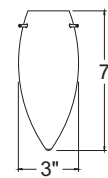

Flame Glass Shade

Catalog Number and Finish	Lamp
TLP320INFERNO	12V or 24V, 50W max. T4 Halogen G4-GY6.35 Bi-Pin Capsule
TLP320MAIZE	12V or 24V, 50W max. T4 Halogen G4-GY6.35 Bi-Pin Capsule
TLP320OPAL	12V or 24V, 50W max. T4 Halogen G4-GY6.35 Bi-Pin Capsule
TLP320PISTACHIO	12V or 24V, 50W max. T4 Halogen G4-GY6.35 Bi-Pin Capsule