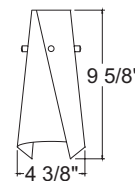

Luminous Wrap Shade

Catalog Number and Finish	Material	Lamp
TLP316FROST	Nomex®	12V or 24V, 50W max. T4 Halogen G4-GY6.35 Bi-Pin Capsule or MR16CG
TLP316ORANGEPEEL	Polycarbonate	12V or 24V, 50W max. T4 Halogen G4-GY6.35 Bi-Pin Capsule or MR16CG
TLP316PARCHMENT	Polycarbonate	12V or 24V, 50W max. T4 Halogen G4-GY6.35 Bi-Pin Capsule or MR16CG