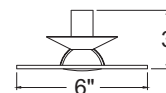

Luminous Disc Shade

Catalog Number and Finish	Lamp
TLP328AMBER	12V or 24V, 50W max. MR16CG
TLP328COBALT	12V or 24V, 50W max. MR16CG
TLP328FROST	12V or 24V, 50W max. MR16CG