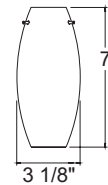

Ellipse Glass Shade

Catalog Number and Finish	Lamp
TLP322COBALT	12V or 24V, 50W max. T4 Halogen G4-GY6.35 Bi-Pin Capsule
TLP322OPAL	12V or 24V, 50W max. T4 Halogen G4-GY6.35 Bi-Pin Capsule
TLP322PISTACHIO	12V or 24V, 50W max. T4 Halogen G4-GY6.35 Bi-Pin Capsule
TLP322ROUGE	12V or 24V, 50W max. T4 Halogen G4-GY6.35 Bi-Pin Capsule
TLP322SUNSETGOLD	12V or 24V, 50W max. T4 Halogen G4-GY6.35 Bi-Pin Capsule