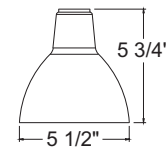

RLM Glass Shade

Catalog Number and Finish	Lamp
TLP326MAIZE	12V or 24V, 50W max. T4 Halogen G4-GY6.35 Bi-Pin Capsule or MR16CG
TLP326OPAL	12V or 24V, 50W max. T4 Halogen G4-GY6.35 Bi-Pin Capsule or MR16CG