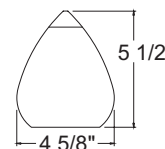

Teardrop Glass Shade

Catalog Number and Finish	Lamp
TLP318GLACIER	12V or 24V, 50W max. T4 Halogen G4-GY6.35 Bi-Pin Capsule or MR16CG
TLP318ICE	12V or 24V, 50W max. T4 Halogen G4-GY6.35 Bi-Pin Capsule or MR16CG
TLP318INFERNO	12V or 24V, 50W max. T4 Halogen G4-GY6.35 Bi-Pin Capsule or MR16CG
TLP318OPAL	12V or 24V, 50W max. T4 Halogen G4-GY6.35 Bi-Pin Capsule or MR16CG
TLP318SUNSETGOLD	12V or 24V, 50W max. T4 Halogen G4-GY6.35 Bi-Pin Capsule or MR16CG