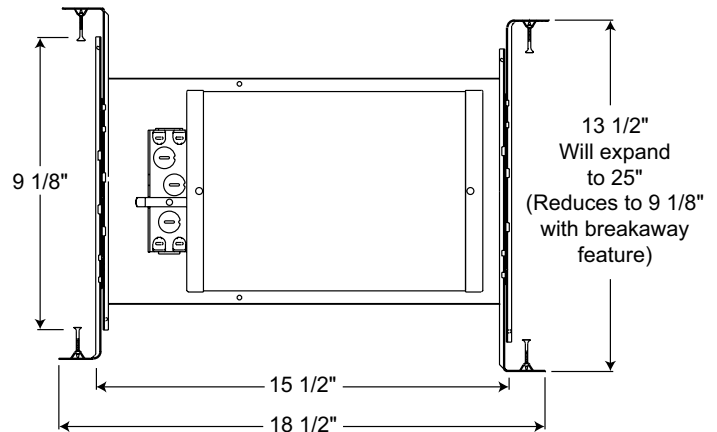

PRODUCT SPECIFICATIONS

Lamp Lamp ratings based on trim selected – see reverse.

Socket Medium base porcelain with nickel-plated copper screw shell • Adjustable to position lamp perpendicular to floor.

Trims Trim selection shown on reverse.

Mounting Frame 22-gauge die-formed galvanized steel mounting frame • Rough-in section (junction box, mounting frame, housing and bar hangers) fully assembled for ease of installation.

Housing IC housing, .032" aluminum sealed for Air-Loc Compliance • Access door for junction box accessibility • Housing is vertically adjustable to accommodate up to a 1" ceiling thickness.

PRODUCT CODES

Catalog Number	Input Voltage	Lamp Rating (max.)
IC928W	120V	PART6/PAR30/PAR38

REV-5/15

DIMENSIONS

ACCESSORIES

Catalog No.	Description
ALG928	Air-Loc Gasket

To order, specify catalog number.

SUPER SLOPE CEILING IC HOUSING