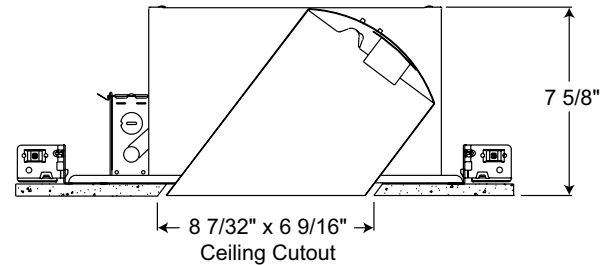

Mounting Frame 22-gauge die-formed galvanized steel mounting frame • Rough-in section (junction box, mounting frame, housing and bar hangers) fully assembled for ease of installation.

Housing IC housing, .032" aluminum sealed for Air-Loc Compliance • Access door for junction box accessibility • Housing is vertically adjustable to accommodate up to a 1" ceiling thickness.

PRODUCT CODES

Catalog Number	Input Voltage	Lamp Rating (max.)
IC928W	120V	PART6/PAR30/PAR38

REV-5/15

DIMENSIONS

ACCESSORIES

Catalog No.	Description
ALG928	Air-Loc Gasket

To order, specify catalog number.

SUPER SLOPE CEILING IC HOUSING