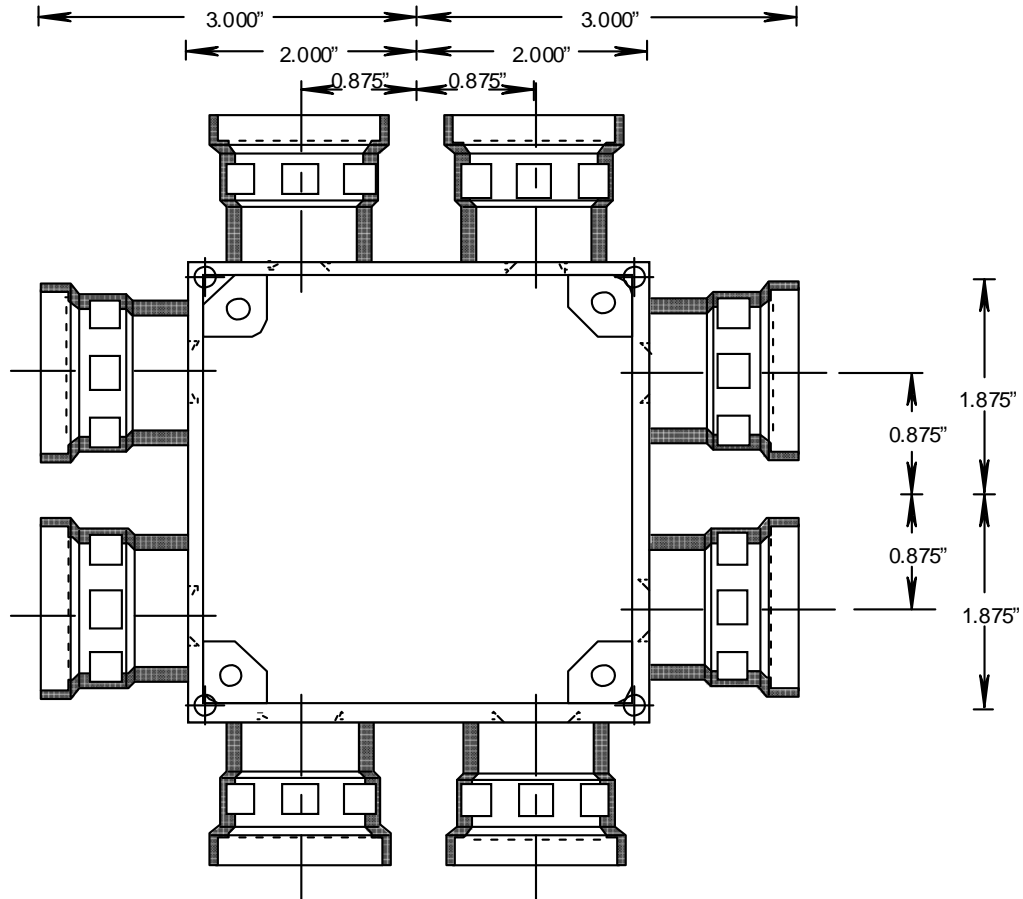

RIGID PVC CONDUIT FITTINGS

ISSUE DATE:
DATE D'EMISSION: 2005 03 15

SLAB BOX, WITH MOLDED CONNECTIONS
MBH-15, 089018

SUPERCEDES:
REPLACE:

0

PART LIST:

DESCRIPTION	PART NUMBER	Quantity
6-X5/8 PAN SOC SCREW	072250	4
3/4" RETAINERS	091988	8
SLAB BOX LID	097067	1
SMBH15 BODY	097069	1