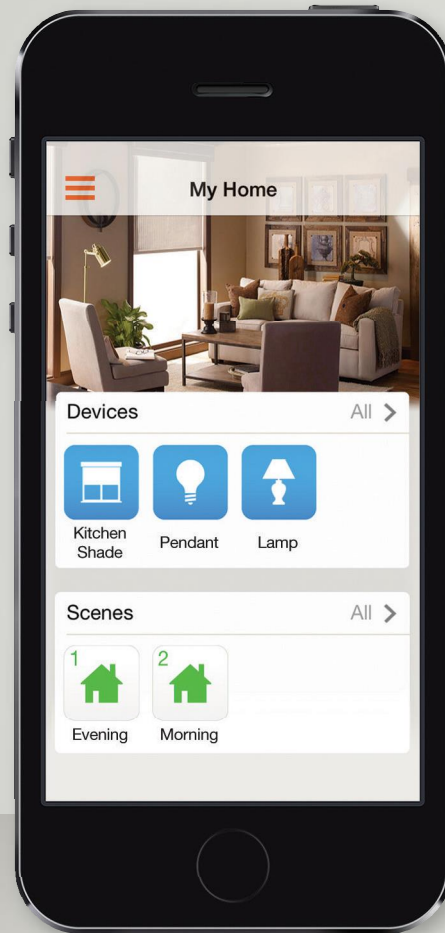

Product Information

Smart Bridge

- enables control of lights, shades, and temperature using the Lutron app
- compatible with Caséta™ Wireless dimmers and switches, Serena® battery-powered shades, and the Honeywell® Wi-Fi thermostat
- easy to install; just plugs into your Wi-Fi router
- uses Clear Connect® wireless technology—no callbacks

Smart Bridge Pro

- also compatible with Lutron Triathlon® battery-powered shades and select styles of Sivoia® QS Wireless shades
- adds integration with third-party A/V remote controls and security systems

Lutron app

- works in conjunction with the Smart Bridge and Smart Bridge Pro
- control individual lights, shades, and thermostats—even when you're away from home
- add scenes to control multiple lights and shades with a single touch
- schedule scenes to adjust lights and shades automatically
- download for free from the App Store or Google play