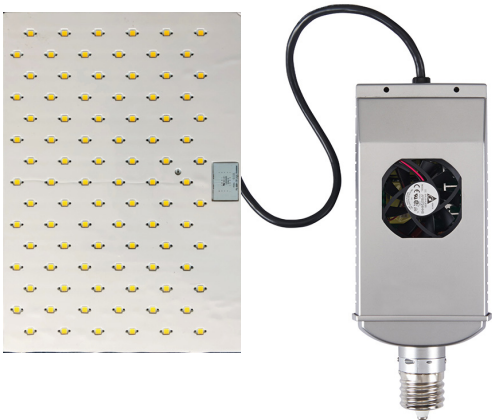

SHOE BOX & WALL PACK RETROFIT HORIZONTAL MOUNTING

MOGUL BASE

INSTALL METHOD

OPERATING TEMP

ACTIVE COOLING

SURGE PROTECTION

CRI

RATED LIFE

WARRANTY

directional efficiency

includes support feet to prevent socket sag

- 320W models replacing 1000W HID
- LED panel is adhered on lens within fixture
- Lens must be flat and made of glass
- Includes a fan and thermal sensor to run cool and ensure a long and bright life
- Enclosed fixture required
- Available in 4000 and 5000K
- LED-8091: 120-277V (can be used on 208V & 240V)
- LED-8091-HV: 277-480V (can be used on 347V)

PART #	UPC	REPLACES	WATTAGE	LUMENS	CCT (K)*	BASE TYPE	DLC CODE
LED-8091M50	844006051150	up to 1000W HID	320W	44610	5000K	EX39	P9KNUJL
LED-8091M50-HV	844006055417	up to 1000W HID	320W	44610	5000K	EX39	N/A