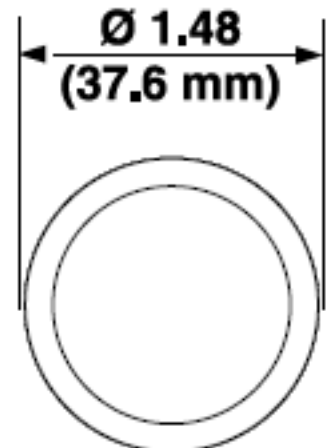

### Standards and Certifications

**UL Listed:** File E-13399

**CSA Certified:** File 152105

**NEMA Rating:** Type 3R

Color:  Green

UPC Code: 07847799089

Country of Origin: Please Contact Customer Service

Multi-way Connector – Male to Male