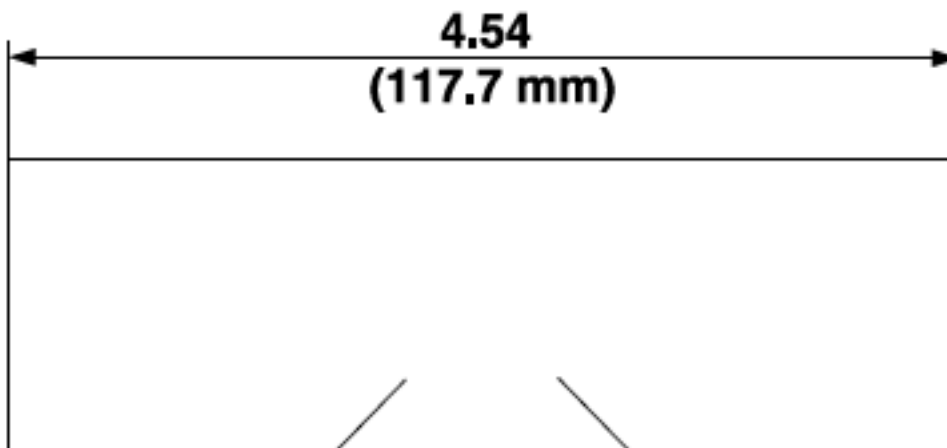

### Standards and Certifications

**UL Listed:** File E-13399

**CSA Certified:** File 152105

**NEMA Rating:** Type 3R

Color:  Green

UPC Code: 07847799089

Country of Origin: Please Contact Customer Service

Multi-way Connector – Male to Male