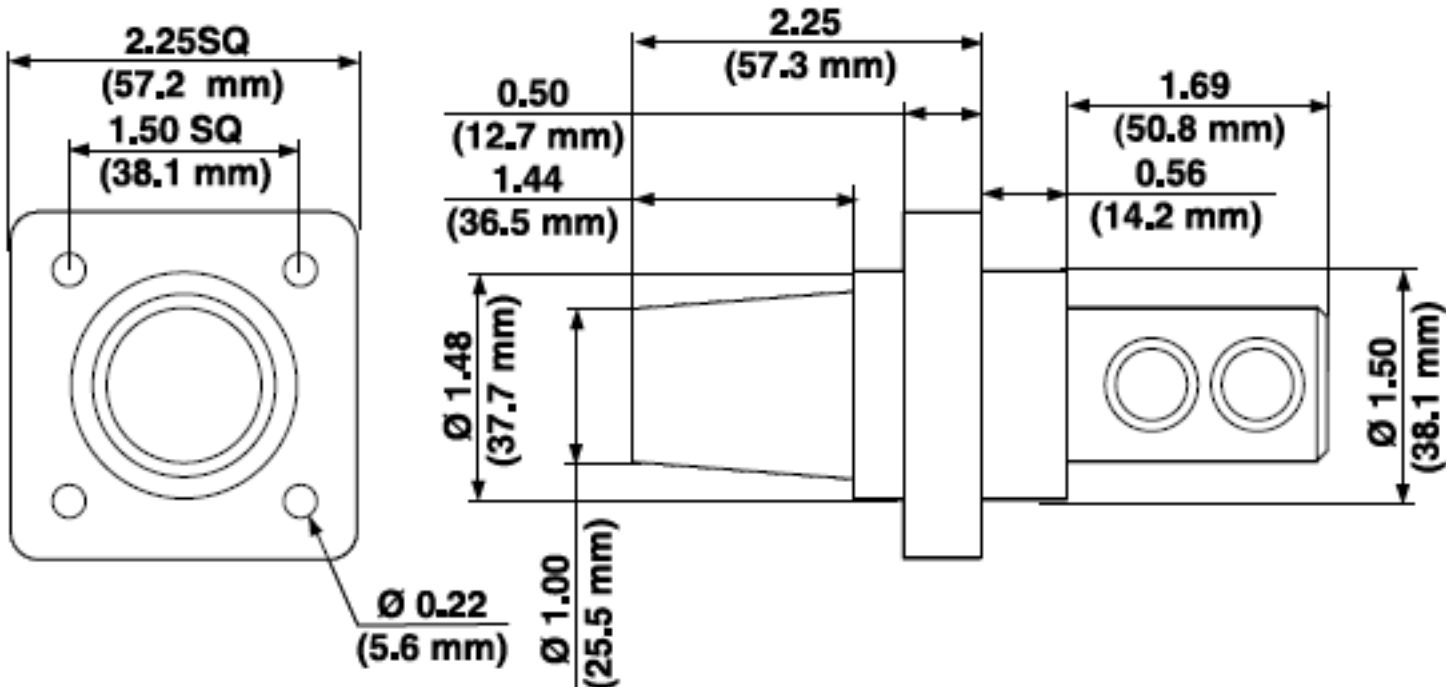

Standards and Certifications

UL Listed: File E-13399

CSA Certified: File 152105

NEMA Rating: Type 3R

Female Double Set Screw Panel Receptacle