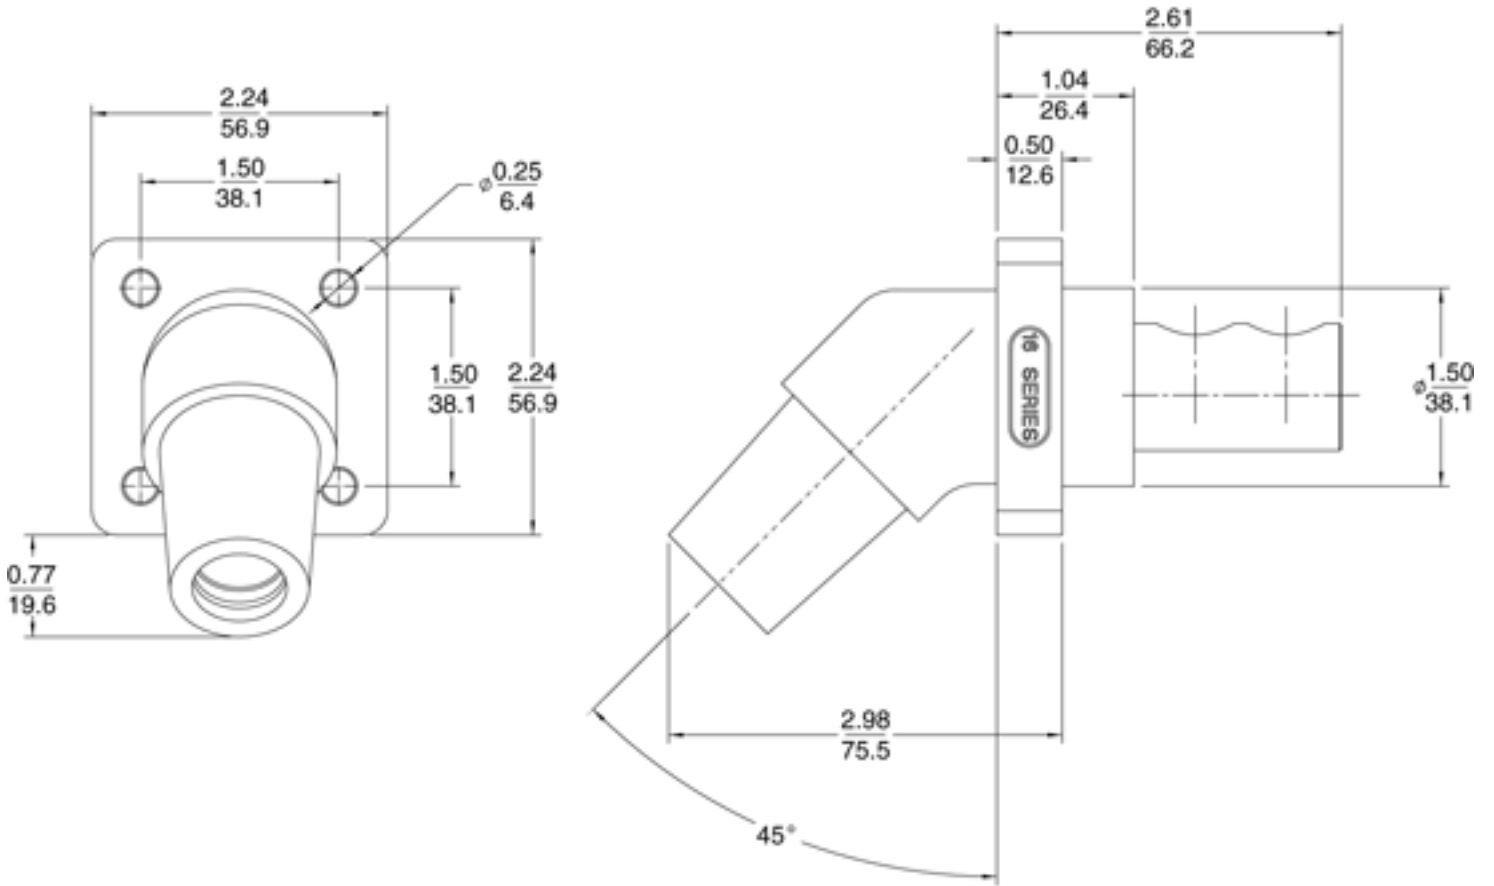

SPECIFICATION SUBMITTAL

JOB NAME: ____	CATALOG NUMBERS: ____	
JOB NUMBER: ____	____	____