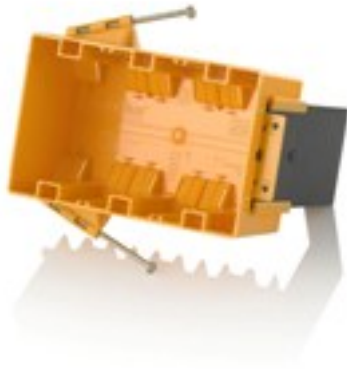

3008-C00

Item Description

Cheetah 3-Gang Non-Metallic Box. Wood Stud Box. Dimensions 5.75"W x 3.75"H x 2.75"D; 44 cu inches. Wire Capacity #14-22, #12-19, #10-17, #6-8.

Features and Benefits

- Fast installation stud guides
- Multi-gang support arm included
- Easy entry, locking wire ports
- No punch-out required to wire boxes
- Standard and Oversized boxes
- Speed Anchor Slots
- Multi-gang reinforced nail sleeves
- 2-HR Fire Rated - ASTM E-814 (UL 1479) & ASTM E119-3