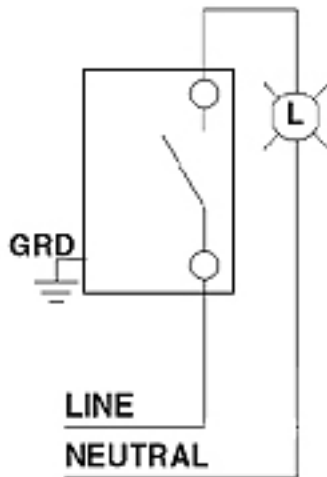

Voltage: 120/277 Volt

HP Rating: 1HP-120V 2HP-240V-277V

Max. Amperage: 16 Amp

Termination: Back & Side

Actuator Material: Thermoplastic

Body Material: Thermoplastic

Strap Material: Steel

Color: Gray

Standards and Certifications: UL/CSA

Warranty: 10 Year Limited

Dimensional Diagram

Wiring Diagram Single Pole

SPECIFICATION SUBMITTAL

JOB NAME: <input type="text"/>	CATALOG NUMBERS: <input type="text"/>	<input type="text"/>
JOB NUMBER: <input type="text"/>	<input type="text"/>	<input type="text"/>