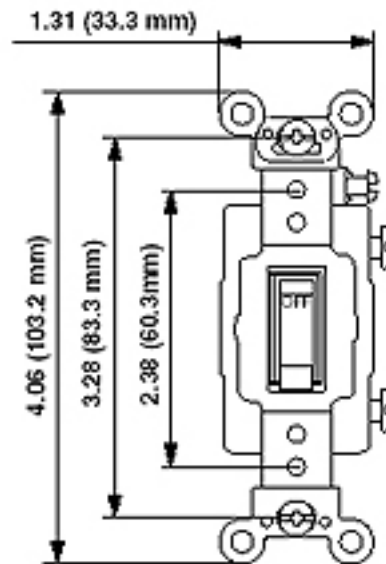

Voltage: 120/277 Volt

HP Rating: 1HP-120V 2HP-240V-277V

Max. Amperage: 16 Amp

Termination: Back & Side

Actuator Material: Thermoplastic

Body Material: Thermoplastic

Strap Material: Steel

Color: Gray

Standards and Certifications: UL/CSA

Warranty: 10 Year Limited

Dimensional Diagram

Wiring Diagram Single Pole

SPECIFICATION SUBMITTAL

JOB NAME: <input type="text"/>	CATALOG NUMBERS: <input type="text"/>	<input type="text"/>
JOB NUMBER: <input type="text"/>	<input type="text"/>	<input type="text"/>