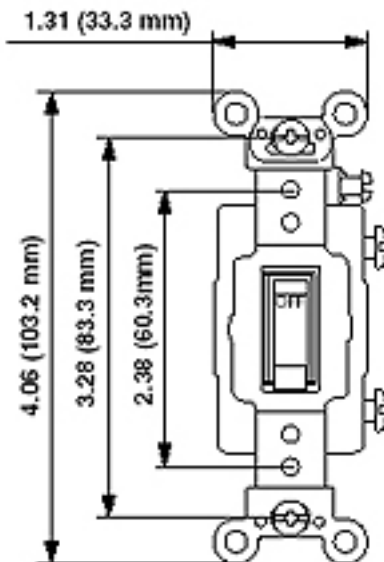

Color: Ivory

1221-2I

Description

20 Amp, 120/277 Volt, Toggle Single-Pole AC Quiet Switch, Industrial Grade, Self Grounding, Back & Side Wired, - Ivory

Product Features

Grounding: Self Grounding

Amperage: 20 Amp

Voltage: 120/277 Volt

HP Rating: 1HP-120V 2HP-240V-277V

Max. Amperage: 16 Amp

Termination: Back & Side

Actuator Material: Thermoplastic

Body Material: Thermoplastic

Strap Material: Steel

Color: Ivory

Standards and Certifications: UL/CSA

Warranty: 10 Year Limited

Dimensional Diagram

Wiring Diagram Single Pole

SPECIFICATION SUBMITTAL

| | | |
|-------------------------------------|--|----------------------|
| JOB NAME: <input type="text"/> | CATALOG NUMBERS: <input type="text"/> | <input type="text"/> |
| JOB NUMBER: <input type="text"/> | <input type="text"/> | <input type="text"/> |