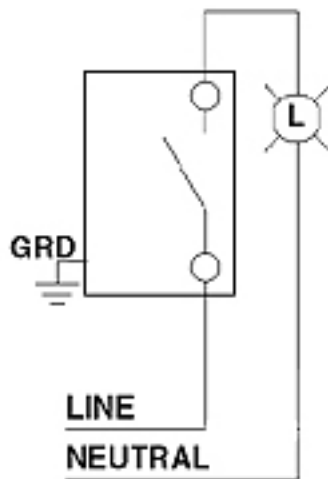

Color: Ivory

1221-2I

Description

20 Amp, 120/277 Volt, Toggle Single-Pole AC Quiet Switch, Industrial Grade, Self Grounding, Back & Side Wired, - Ivory

Product Features

Grounding: Self Grounding

Amperage: 20 Amp

Voltage: 120/277 Volt

HP Rating: 1HP-120V 2HP-240V-277V

Max. Amperage: 16 Amp

Termination: Back & Side

Actuator Material: Thermoplastic

Body Material: Thermoplastic

Strap Material: Steel

Color: Ivory

Standards and Certifications: UL/CSA

Warranty: 10 Year Limited

Dimensional Diagram

Wiring Diagram Single Pole

SPECIFICATION SUBMITTAL

| | | |
|-------------------------------------|--|----------------------|
| JOB NAME: <input type="text"/> | CATALOG NUMBERS: <input type="text"/> | <input type="text"/> |
| JOB NUMBER: <input type="text"/> | <input type="text"/> | <input type="text"/> |