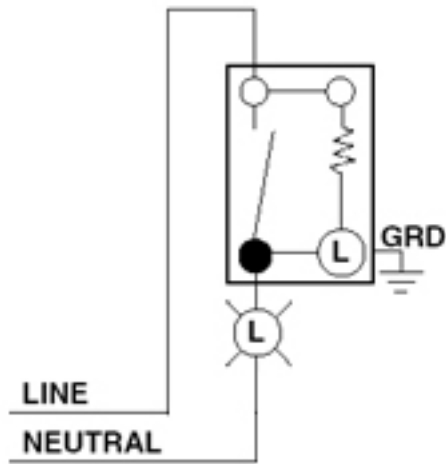

Grounding: Self Grounding

Feature: Lighted Handle - Illuminated OFF

Amperage: 20 Amp

Voltage: 120 Volt

HP Rating: 1HP-120V

Max. Amperage: 16 Amp

Termination: Back & Side

Actuator Material: Polycarbonate

Body Material: Thermoplastic

Strap Material: Steel

Color: Ivory

Standards and Certifications: UL/CSA

Warranty: 10 Year Limited

Dimensional Diagram

Wiring Diagram Single-Pole Lighted

SPECIFICATION SUBMITTAL