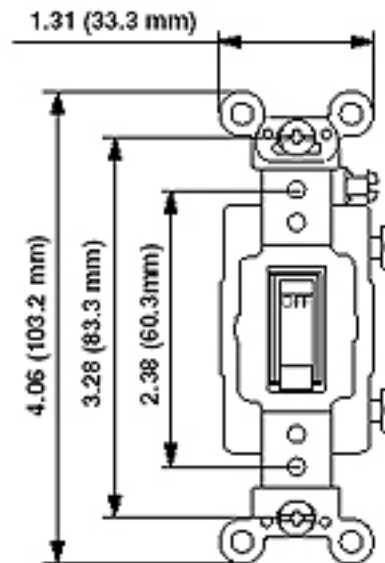

Grounding: Self Grounding

Feature: Lighted Handle - Illuminated OFF

Amperage: 20 Amp

Voltage: 120 Volt

HP Rating: 1HP-120V

Max. Amperage: 16 Amp

Termination: Back & Side

Actuator Material: Polycarbonate

Body Material: Thermoplastic

Strap Material: Steel

Color: Ivory

Standards and Certifications: UL/CSA

Warranty: 10 Year Limited

Dimensional Diagram

Wiring Diagram Single-Pole Lighted

SPECIFICATION SUBMITTAL