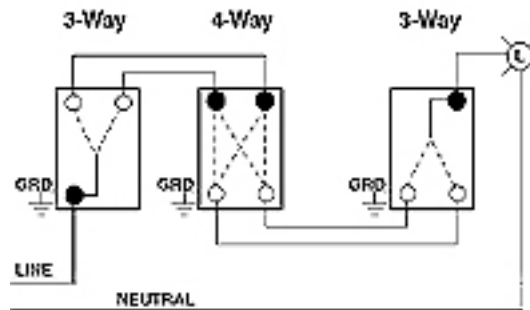

1224-2W

Description

NO IMAGE FOUND

20 Amp, 120/277 Volt, Toggle 4-Way AC Quiet Switch, Industrial Grade, Self Grounding, Back & Side Wired, - White

Product Features

Color: White

Grounding: Self Grounding

Amperage: 20 Amp

Voltage: 120/277 Volt

HP Rating: 1HP-120V 2HP-240V-277V

Max. Amperage: 16 Amp

Termination: Back & Side

Actuator Material: Thermoplastic

Body Material: Thermoplastic

Strap Material: Steel

Color: White

Standards and Certifications: UL/CSA

Warranty: 10 Year Limited

Wiring Diagram

4-Way

SPECIFICATION SUBMITTAL

JOB NAME: ____	CATALOG NUMBERS: ____	
JOB NUMBER: ____	____	____