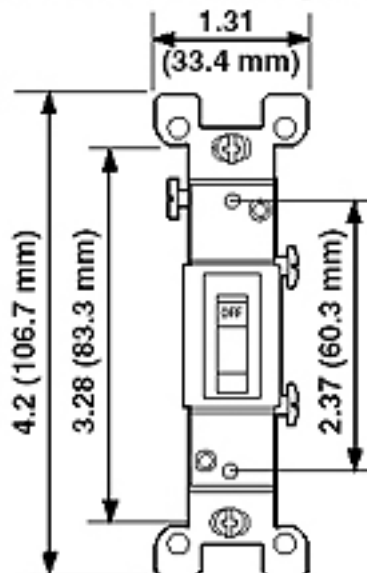

Color: White

1451-2W

Description

15 Amp, 120 Volt, Toggle Framed Single-Pole AC Quiet Switch, Residential Grade, Grounding, Quickwire Push-In & Side Wired, - White

Product Features

Grounding: Grounding
 Feature: Framed
 Amperage: 15 Amp
 Voltage: 120 Volt
 HP Rating: 1/2HP-120V
 Max. Amperage: 12 Amp
 Termination: Quickwire Push-In & Side
 Actuator Material: Thermoplastic
 Body Material: Thermoplastic
 Strap Material: Steel
 Color: White
 Standards and Certifications: UL/CSA
 Warranty: 2 Year Limited

Features and Benefits

- Faster installation with combination of side wiring and Quickwire push-in wiring
- Quickwire accepts conductors up to #12 AWG; #14 AWG in Canada
- Side wire accepts conductors up to #12 AWG
- Large head triple-drive combination screws (Standard, Phillips, Robertson) for fast wiring installation
- Impact-resistant, durable thermoplastic toggle and frame
- Backed by a Limited Two-Year Warranty

Dimensional Diagram

Wiring Diagram Single Pole

SPECIFICATION SUBMITTAL

JOB NAME: <input type="text"/>	CATALOG NUMBERS: <input type="text"/>	<input type="text"/>
JOB NUMBER: <input type="text"/>	<input type="text"/>	<input type="text"/>