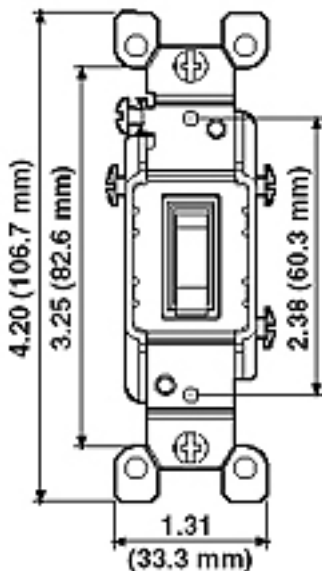

Color: Ivory

1453-2I

Description

15 Amp, 120 Volt, Toggle Framed 3-Way AC Quiet Switch, Residential Grade, Grounding, Quickwire Push-In & Side Wired, - Ivory

Product Features

- Grounding: Grounding
- Feature: Framed
- Amperage: 15 Amp
- Voltage: 120 Volt
- HP Rating: 1/2HP-120V
- Max. Amperage: 12 Amp
- Termination: Quickwire Push-In & Side
- Actuator Material: Thermoplastic
- Body Material: Thermoplastic
- Strap Material: Steel
- Color: Ivory
- Standards and Certifications: UL/CSA
- Warranty: 2 Year Limited

Dimensional Diagram

Wiring Diagram

3-Way to 3-Way

SPECIFICATION SUBMITTAL

JOB NAME: <input type="text"/>	CATALOG NUMBERS: <input type="text"/>	<input type="text"/>
JOB NUMBER: <input type="text"/>	<input type="text"/>	<input type="text"/>