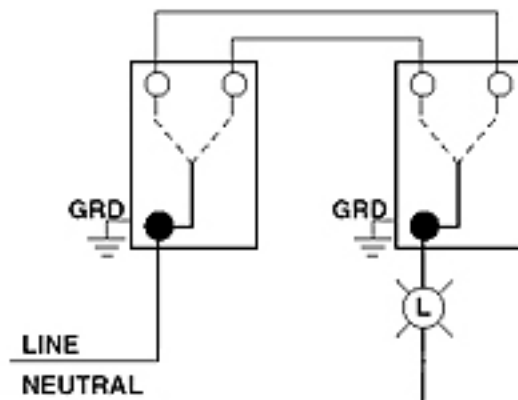

Color: Ivory

1453-2I

Description

15 Amp, 120 Volt, Toggle Framed 3-Way AC Quiet Switch, Residential Grade, Grounding, Quickwire Push-In & Side Wired, - Ivory

Product Features

- Grounding: Grounding
- Feature: Framed
- Amperage: 15 Amp
- Voltage: 120 Volt
- HP Rating: 1/2HP-120V
- Max. Amperage: 12 Amp
- Termination: Quickwire Push-In & Side
- Actuator Material: Thermoplastic
- Body Material: Thermoplastic
- Strap Material: Steel
- Color: Ivory
- Standards and Certifications: UL/CSA
- Warranty: 2 Year Limited

Dimensional Diagram

Wiring Diagram

3-Way to 3-Way

SPECIFICATION SUBMITTAL

JOB NAME: <input type="text"/>	CATALOG NUMBERS: <input type="text"/>	<input type="text"/>
JOB NUMBER: <input type="text"/>	<input type="text"/>	<input type="text"/>