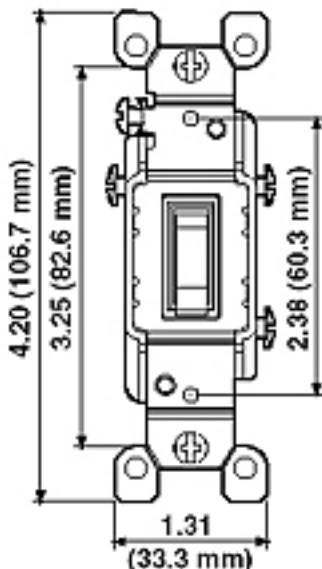

Color: White

1453-2W

Description

15 Amp, 120 Volt, Toggle Framed 3-Way AC Quiet Switch, Residential Grade, Grounding, Quickwire Push-In & Side Wired, - White

Product Features

- Grounding: Grounding
- Feature: Framed
- Amperage: 15 Amp
- Voltage: 120 Volt
- HP Rating: 1/2HP-120V
- Max. Amperage: 12 Amp
- Termination: Quickwire Push-In & Side
- Actuator Material: Thermoplastic
- Body Material: Thermoplastic
- Strap Material: Steel
- Color: White
- Standards and Certifications: UL/CSA
- Warranty: 2 Year Limited

Dimensional Diagram

Wiring Diagram

3-Way to 3-Way

SPECIFICATION SUBMITTAL

JOB NAME: <input type="text"/>	CATALOG NUMBERS: <input type="text"/>	<input type="text"/>
JOB NUMBER: <input type="text"/>	<input type="text"/>	<input type="text"/>