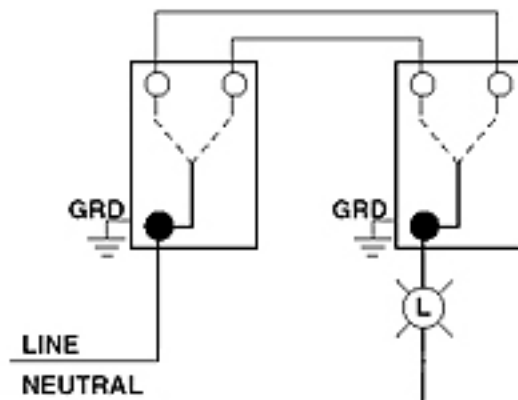

Color: White

1453-2W

Description

15 Amp, 120 Volt, Toggle Framed 3-Way AC Quiet Switch, Residential Grade, Grounding, Quickwire Push-In & Side Wired, - White

Product Features

- Grounding: Grounding
- Feature: Framed
- Amperage: 15 Amp
- Voltage: 120 Volt
- HP Rating: 1/2HP-120V
- Max. Amperage: 12 Amp
- Termination: Quickwire Push-In & Side
- Actuator Material: Thermoplastic
- Body Material: Thermoplastic
- Strap Material: Steel
- Color: White
- Standards and Certifications: UL/CSA
- Warranty: 2 Year Limited

Dimensional Diagram

Wiring Diagram

3-Way to 3-Way

SPECIFICATION SUBMITTAL

JOB NAME: <input type="text"/>	CATALOG NUMBERS: <input type="text"/>	<input type="text"/>
JOB NUMBER: <input type="text"/>	<input type="text"/>	<input type="text"/>