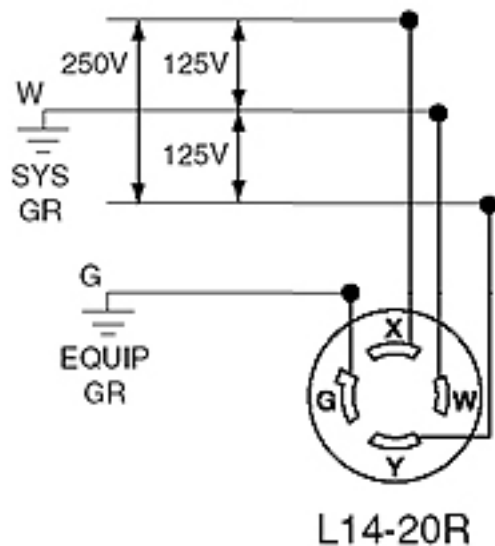

2413

Description

20 Amp, 125/250 Volt, NEMA L14-20R, 3P, 4W, Locking Connector, Industrial Grade, Grounding, - Black-White

Product Features

Grounding: Grounding

Amperage: 20 Amp

Voltage: 125/250 Volt

NEMA: L14-20R

Pole: 3

Wire: 4

Cord Range: .595 - .895

Wire Gauge: 14-10 AWG

Blades/Contacts: Solid Brass

Body Material: Super Tough Nylon

Assembly Screws: Steel, Zinc Plated

Color: Black-White

Standards and Certifications: UL/CSA

Warranty: Lifetime Warranty

NEMA: L14-20R

Dimensional Diagram

Wiring Diagram

SPECIFICATION SUBMITTAL

JOB NAME: <input style="width: 95%;" type="text"/>	CATALOG NUMBERS: <input style="width: 95%;" type="text"/>
JOB NUMBER: <input style="width: 80%;" type="text"/>	<input style="width: 95%;" type="text"/>