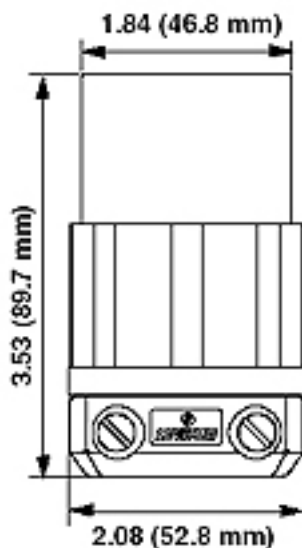

2413

Description

20 Amp, 125/250 Volt, NEMA L14-20R, 3P, 4W, Locking Connector, Industrial Grade, Grounding, - Black-White

Product Features

Grounding: Grounding

Amperage: 20 Amp

Voltage: 125/250 Volt

NEMA: L14-20R

Pole: 3

Wire: 4

Cord Range: .595 - .895

Wire Gauge: 14-10 AWG

Blades/Contacts: Solid Brass

Body Material: Super Tough Nylon

Assembly Screws: Steel, Zinc Plated

Color: Black-White

Standards and Certifications: UL/CSA

Warranty: Lifetime Warranty

NEMA: L14-20R

Dimensional Diagram

Wiring Diagram

SPECIFICATION SUBMITTAL

JOB NAME: <input style="width: 95%;" type="text"/>	CATALOG NUMBERS: <input style="width: 95%;" type="text"/>
JOB NUMBER: <input style="width: 80%;" type="text"/>	<input style="width: 95%;" type="text"/>