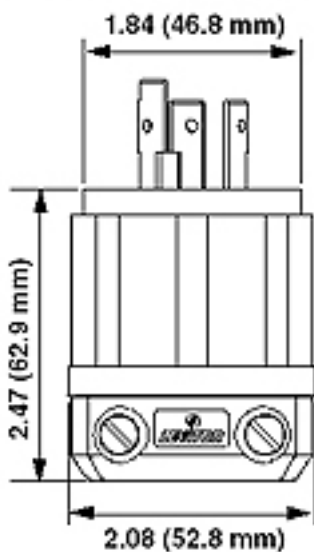

Wire Gauge: 14-10 AWG

Blades/Contacts: Solid Brass

Body Material: Super Tough Nylon

Assembly Screws: Steel, Zinc Plated

Color: Black-White

Standards and Certifications: UL/CSA

Warranty: Lifetime Warranty

### Dimensional Diagram