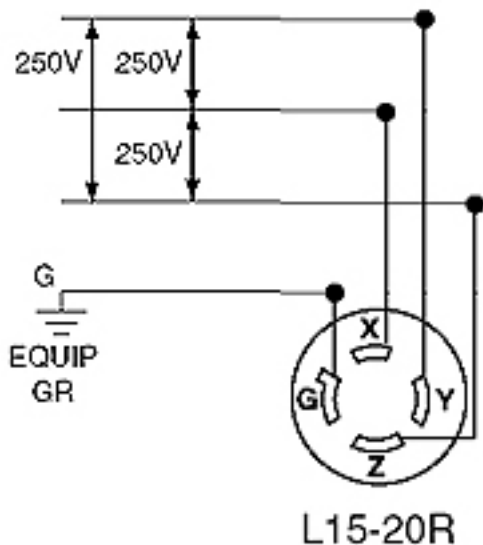

Wiring Diagram

SPECIFICATION SUBMITTAL

JOB NAME: ____	CATALOG NUMBERS: ____
JOB NUMBER: ____	____

Leviton Manufacturing Co., Inc.

59-25 Little Neck Parkway, Little Neck, NY 11362-2591

Telephone: 1-800-323-8920 · FAX: 1-800-832-9538 · Tech Line (8:30AM-7:30PM E.S.T. Monday-Friday): 1-800-824-3005

Leviton Manufacturing of Canada, Ltd.

165 Hymus Boulevard, Pointe Claire, Quebec H9R 1E9 · Telephone: 1-800-469-7890 · FAX: 1-800-824-3005

Leviton S. de R.L. de C.V.

Lago Tana 43, Mexico DF, Mexico CP 11290 · Tel.: (+52)55-5082-1040 · FAX: (+52)5386-1797 · www.leviton.com.mx

Visit our Website at: www.leviton.com

©2007 Leviton Manufacturing Co., Inc. All rights reserved. Subject to change without notice.