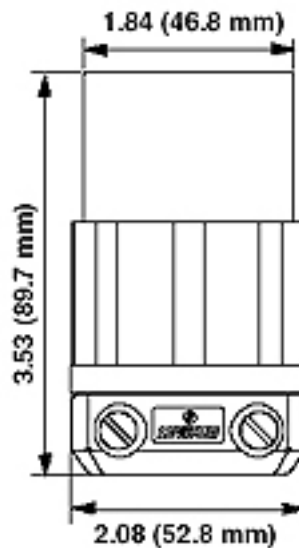

Dimensional Diagram