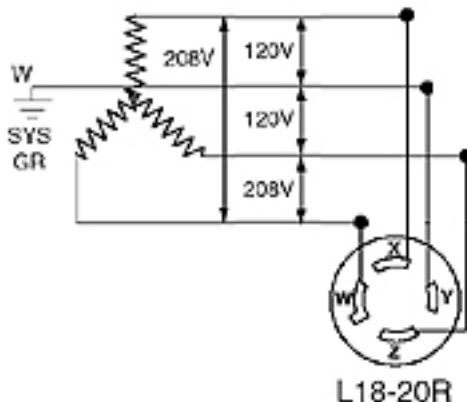

NEMA: L18-20R

2443

Description

20 Amp, 120/208 Volt 3PY, NEMA L18-20R, 4P, 4W, Locking Connector, Industrial Grade, Non-Grounding, - Black-White

Product Features

Grounding: Non-Grounding

Amperage: 20 Amp

Voltage: 120/208 Volt 3PY

NEMA: L18-20R

Pole: 4

Wire: 4

Cord Range: .595 - .895

Wire Gauge: 14-10 AWG

Blades/Contacts: Solid Brass

Body Material: Super Tough Nylon

Assembly Screws: Steel, Zinc Plated

Color: Black-White

Standards and Certifications: UL/CSA

Warranty: Lifetime Warranty

Dimensional Diagram

Wiring Diagram

SPECIFICATION SUBMITTAL

JOB NAME: <input type="text"/>	CATALOG NUMBERS: <input type="text"/>	<input type="text"/>
JOB NUMBER: <input type="text"/>	<input type="text"/>	<input type="text"/>