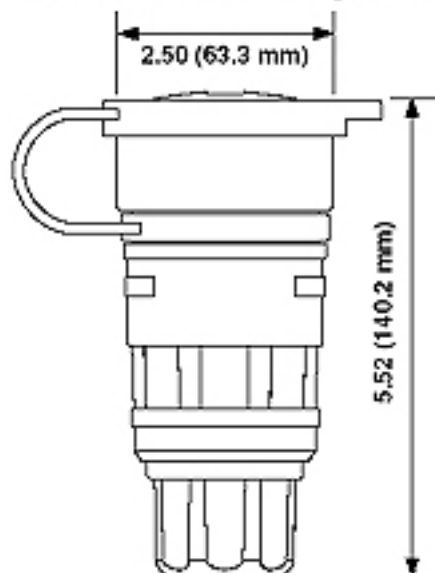

Color: Yellow

NEMA: L5-20R

27W47

Description

20 Amp, 125 Volt, NEMA L5-20R, 2P, 3W, Locking Connector, Industrial Grade, Grounding, Wetguard - Yellow

Product Features

Grounding: Grounding

Feature: Wetguard

Amperage: 20 Amp

Voltage: 125 Volt

NEMA: L5-20R

Pole: 2

Wire: 3

Cord Range: .375 - .875

Wire Gauge: 18-10 AWG

Blades/Contacts: Nickel-Plated Brass

Body Material: EPTR Rubber

Assembly Screws: Stainless Steel 300

Color: Yellow

Standards and Certifications: UL/CSA

Warranty: Lifetime Warranty

Dimensional Diagram

Wiring Diagram

SPECIFICATION SUBMITTAL

JOB NAME: <input style="width: 95%;" type="text"/>	CATALOG NUMBERS: <input style="width: 95%;" type="text"/>
JOB NUMBER: <input style="width: 80%;" type="text"/>	<input style="width: 95%;" type="text"/>