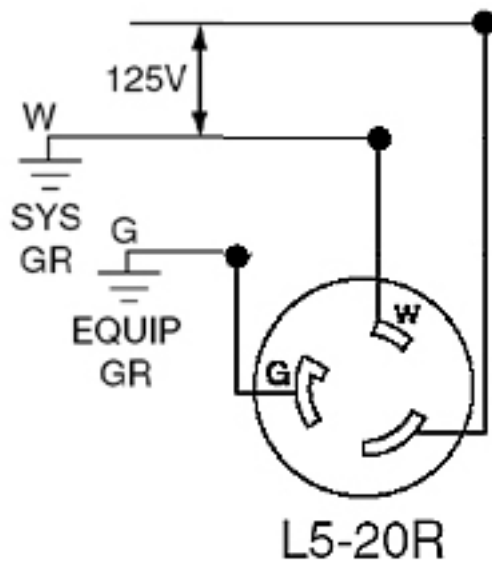

Color: Yellow

NEMA: L5-20R

27W47

Description

20 Amp, 125 Volt, NEMA L5-20R, 2P, 3W, Locking Connector, Industrial Grade, Grounding, Wetguard - Yellow

Product Features

Grounding: Grounding

Feature: Wetguard

Amperage: 20 Amp

Voltage: 125 Volt

NEMA: L5-20R

Pole: 2

Wire: 3

Cord Range: .375 - .875

Wire Gauge: 18-10 AWG

Blades/Contacts: Nickel-Plated Brass

Body Material: EPTR Rubber

Assembly Screws: Stainless Steel 300

Color: Yellow

Standards and Certifications: UL/CSA

Warranty: Lifetime Warranty

Dimensional Diagram

Wiring Diagram

SPECIFICATION SUBMITTAL