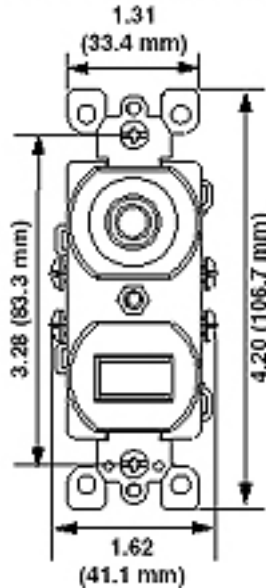

### Product Features

- Grounding: Non-Grounding
- Feature: Single-Pole / Neon Pilot
- Amperage: 15 Amp
- Voltage: 120 Volt
- HP Rating: 1/2HP-120V
- Max. Amperage: 12 Amp
- Termination: Side
- Actuator Material: Thermoplastic
- Body Material: Thermoplastic
- Strap Material: Steel
- Color: White

### Dimensional Diagram