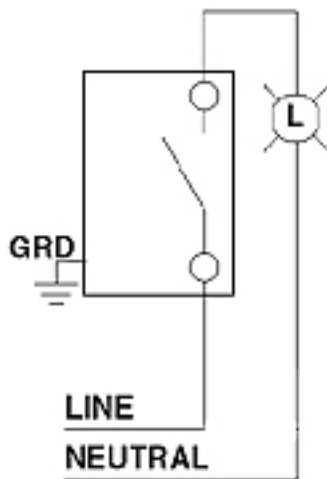

Wiring Diagram Single Pole

SPECIFICATION SUBMITTAL

JOB NAME: ____	CATALOG NUMBERS: ____	____
JOB NUMBER: ____	____	____

Leviton Manufacturing Co., Inc.

59-25 Little Neck Parkway, Little Neck, NY 11362-2591

Telephone: 1-800-323-8920 · FAX: 1-800-832-9538 · Tech Line (8:30AM-7:30PM E.S.T. Monday-Friday): 1-800-824-3005

Leviton Manufacturing of Canada, Ltd.

165 Hymus Boulevard, Pointe Claire, Quebec H9R 1E9 · Telephone: 1-800-469-7890 · FAX: 1-800-824-3005

Leviton S. de R.L. de C.V.

Lago Tana 43, Mexico DF, Mexico CP 11290 · Tel.: (+52)55-5082-1040 · FAX: (+52)5386-1797 · www.leviton.com.mx

Visit our Website at: www.leviton.com

©2007 Leviton Manufacturing Co., Inc. All rights reserved. Subject to change without notice.