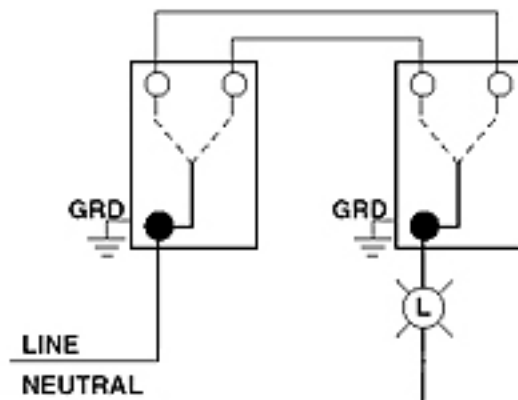

Color: Black

5603-2E

Description

15 Amp, 120/277 Volt, Decora Rocker 3-Way AC Quiet Switch, Residential Grade, Grounding, Quickwire Push-In & Side Wired, - Black

Product Features

Grounding: Grounding

Amperage: 15 Amp

Voltage: 120/277 Volt

HP Rating: 1/2HP-120V 2HP-240V-277V

Max. Amperage: 12 Amp

Termination: Quickwire Push-In & Side

Actuator Material: Thermoplastic

Body Material: Thermoplastic

Strap Material: Steel

Color: Black

Standards and Certifications: UL/CSA

Warranty: 2 Year Limited

Dimensional Diagram

Wiring Diagram

3-Way to 3-Way

SPECIFICATION SUBMITTAL

JOB NAME:	CATALOG NUMBERS:	
<input type="text"/>	<input type="text"/>	<input type="text"/>
JOB NUMBER:	<input type="text"/>	<input type="text"/>