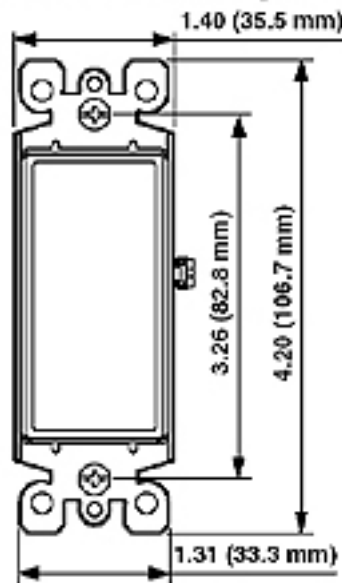

Color: Black

5603-2E

Description

15 Amp, 120/277 Volt, Decora Rocker 3-Way AC Quiet Switch, Residential Grade, Grounding, Quickwire Push-In & Side Wired, - Black

Product Features

Grounding: Grounding

Amperage: 15 Amp

Voltage: 120/277 Volt

HP Rating: 1/2HP-120V 2HP-240V-277V

Max. Amperage: 12 Amp

Termination: Quickwire Push-In & Side

Actuator Material: Thermoplastic

Body Material: Thermoplastic

Strap Material: Steel

Color: Black

Standards and Certifications: UL/CSA

Warranty: 2 Year Limited

Dimensional Diagram

Wiring Diagram

3-Way to 3-Way

SPECIFICATION SUBMITTAL

JOB NAME:	CATALOG NUMBERS:	
<input type="text"/>	<input type="text"/>	<input type="text"/>
JOB NUMBER:	<input type="text"/>	<input type="text"/>