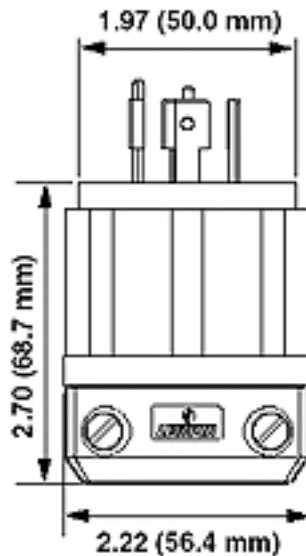

9965-C

Description

20 Amp, 125/250 Volt, NEMA Non-NEMA, 3P, 3W, Locking Plug, Industrial Grade, Non-Grounding, - Black-White

Product Features

- Grounding: Non-Grounding
- Amperage: 20 Amp
- Voltage: 125/250 Volt
- NEMA: Non-NEMA
- Pole: 3
- Wire: 3
- Cord Range: .385 - .780
- Wire Gauge: 16-10 AWG
- Blades/Contacts: Solid Brass
- Body Material: Super Tough Nylon
- Assembly Screws: Steel, Zinc Plated
- Color: Black-White
- Standards and Certifications: Non-UL
- Warranty: Lifetime Warranty

Dimensional Diagram

SPECIFICATION SUBMITTAL

JOB NAME:	CATALOG NUMBERS:	
<input type="text"/>	<input type="text"/>	<input type="text"/>
JOB NUMBER:	<input type="text"/>	<input type="text"/>

Leviton Manufacturing Co., Inc.