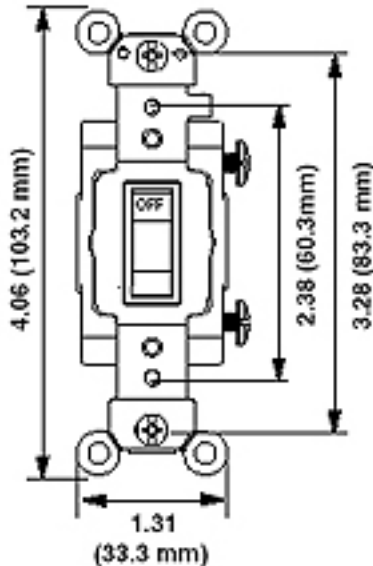

Color: Ivory

CS115-2I

Description

15 Amp, 120/277 Volt, Toggle Single-Pole AC Quiet Switch, Commercial Grade, Grounding, Side Wired, - Ivory

Product Features

Grounding: Grounding

Amperage: 15 Amp

Voltage: 120/277 Volt

HP Rating: 1/2HP-120V 2HP-240V-277V

Max. Amperage: 12 Amp

Termination: Side

Actuator Material: Thermoplastic

Body Material: Thermoplastic

Strap Material: Steel

Color: Ivory

Standards and Certifications: UL/CSA

Warranty: 10 Year Limited

Dimensional Diagram

Wiring Diagram Single Pole

SPECIFICATION SUBMITTAL

JOB NAME: <input type="text"/>	CATALOG NUMBERS: <input type="text"/>	<input type="text"/>
JOB NUMBER: <input type="text"/>	<input type="text"/>	<input type="text"/>