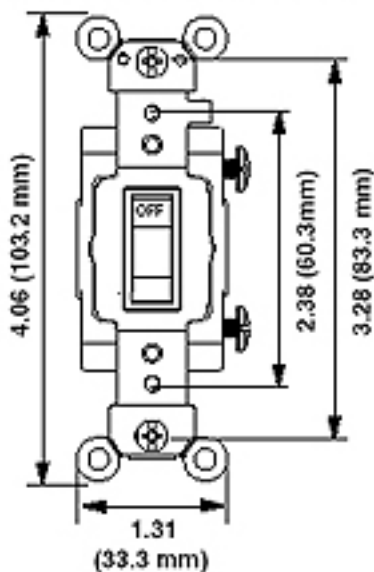

Color: Gray

CS120-2GY

Description

20 Amp, 120/277 Volt, Toggle Single-Pole AC Quiet Switch, Commercial Grade, Grounding, Side Wired, - Gray

Product Features

Grounding: Grounding

Amperage: 20 Amp

Voltage: 120/277 Volt

HP Rating: 1HP-120V 2HP-240V-277V

Max. Amperage: 16 Amp

Termination: Side

Actuator Material: Thermoplastic

Body Material: Thermoplastic

Strap Material: Steel

Color: Gray

Standards and Certifications: UL/CSA

Warranty: 10 Year Limited

Dimensional Diagram

Wiring Diagram Single Pole

SPECIFICATION SUBMITTAL

JOB NAME: <input type="text"/>	CATALOG NUMBERS: <input type="text"/>	<input type="text"/>
JOB NUMBER: <input type="text"/>	<input type="text"/>	<input type="text"/>