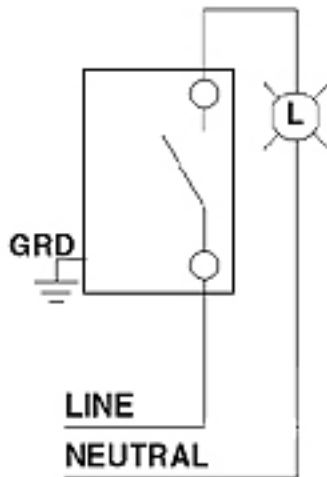

Wiring Diagram Single Pole

SPECIFICATION SUBMITTAL

JOB NAME: ____	CATALOG NUMBERS: ____	____
JOB NUMBER: ____	____	____

Leviton Manufacturing Co., Inc.

59-25 Little Neck Parkway, Little Neck, NY 11362-2591

Telephone: 1-800-323-8920 · FAX: 1-800-832-9538 · Tech Line (8:30AM-7:30PM E.S.T. Monday-Friday): 1-800-824-3005

Leviton Manufacturing of Canada, Ltd.

165 Hymus Boulevard, Pointe Claire, Quebec H9R 1E9 · Telephone: 1-800-469-7890 · FAX: 1-800-824-3005

Leviton S. de R.L. de C.V.

Lago Tana 43, Mexico DF, Mexico CP 11290 · Tel.: (+52)55-5082-1040 · FAX: (+52)5386-1797 · www.leviton.com.mx

Visit our Website at: www.leviton.com

©2007 Leviton Manufacturing Co., Inc. All rights reserved. Subject to change without notice.