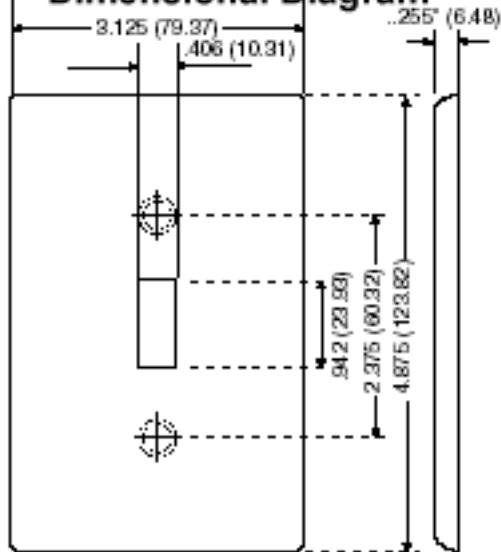

#### Product Features

**Type:** Midway Size

**Gang:** 1

**Material:** Thermoplastic Nylon

**Color:** Light Almond

**Mount:** Box

**Mount:** Strap

**Standards and Certifications:** UL/CSA

### Dimensional Diagram