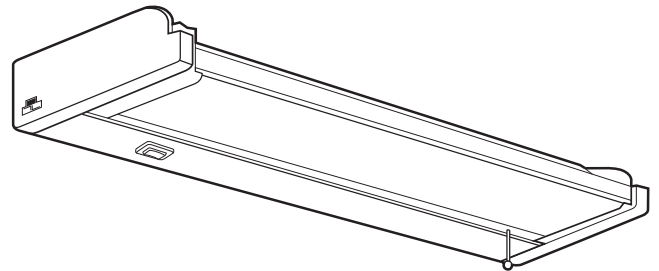

ATTRIBUTES

Low profile design, with high/low/off rocker switch. Features fixture head that swivels to direct light where it is needed. Can be direct wired or powered by 5' cord-and-plug (Included). Connect multiple fixtures with 13" connector cord (Included).

Rugged post painted low profile steel housing, available in either white or bronze finish. White flat glass diffuser provides soft even illumination with slide in design for easy lamp access and cleaning.

CUL listed to US and Canadian safety standards.

WARRANTY

Guaranteed for one year against mechanical defects in manufacture.

DIMENSIONS

Nominal Size	Lamp Configuration	Model Number	Number of Lamps	(A) Width inches (cm)	(B) Length inches (cm)	(C) Extension* inches (cm)
9"		UCHD1	(1) 20W Halogen	3-1/2" (8.9)	8-1/2" (21.6)	1-1/4" (3.2)
12"		UCHD2	(2) 20W Halogen	3-1/2" (8.9)	12-1/8" (30.8)	1-1/4" (3.2)
18"		UCHD3	(3) 20W Halogen	3-1/2" (8.9)	17-3/4" (40.1)	1-1/4" (3.2)
24"		UCHD4	(4) 20W Halogen	3-1/2" (8.9)	23-1/2" (59.7)	1-1/4" (3.2)