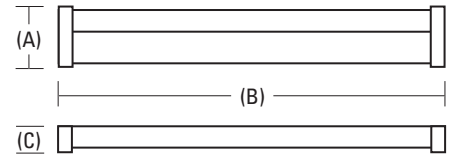

CUL listed to US and Canadian safety standards.

WARRANTY

Guaranteed for one year against mechanical defects in manufacture.

DIMENSIONS

Nominal Size	Lamp Configuration	Model Number	Number of Lamps	(A) Width inches (cm)	(B) Length inches (cm)	(C) Extension* inches (cm)
9"		UCHD1	(1) 20W Halogen	3-1/2" (8.9)	8-1/2" (21.6)	1-1/4" (3.2)
12"		UCHD2	(2) 20W Halogen	3-1/2" (8.9)	12-1/8" (30.8)	1-1/4" (3.2)
18"		UCHD3	(3) 20W Halogen	3-1/2" (8.9)	17-3/4" (40.1)	1-1/4" (3.2)
24"		UCHD4	(4) 20W Halogen	3-1/2" (8.9)	23-1/2" (59.7)	1-1/4" (3.2)

* Extension from ceiling

All dimensions are in inches (centimeters)

ORDERING INFORMATION

Choose the boldface catalog nomenclature that best suits your needs and write it on the appropriate line. Order accessories as separate catalog numbers.