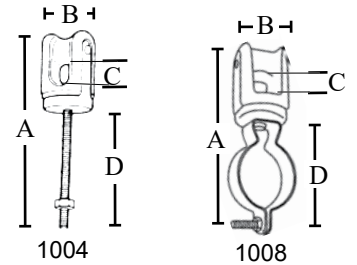

Wireholders

Heavy Duty

Features

- Heavy duty for optimal performance
- Protects sheathing
- Bolt or hanger assembly

Applications

- Secure wires before entry into a mast or SE cap

Standard Material

- Porcelain/steel

Catalog Number	UPC	Bolt Size	Size	Ship Case	Weight/Case	Inches		Opening C	D
						A	B		
1004	70290	3/8" X 5"	---	25	22	8.156	1.875	1 x .875	5
1008	70322	Hanger	2"	25	31	6.416	1.875	1 x .875	3.375