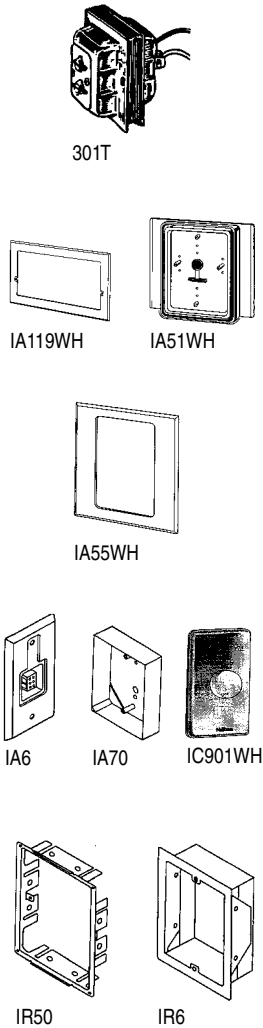

NuTone® IMA3303 Master Station

Model No.	Description	Std. Pk.	List Price Ea.	Code
IMA3303L	Master Station, Biscuit	1	$706.28	IC
IMA3303WH	Master Station, White	1	$706.28	IC
IMA3303WHK	Master Station Package, includes three ISA335 speakers, one IS67 door speaker and one IA28 chime module. Use with IR104K.	1	$1,010.32	IC

NuTone® IMA3303 Speakers and Accessories

Model No.	Description	Std. Pk.	List Price Ea.	Code
301T	Transformer (16 volts, 30 watts)	12	$22.78	DA
DR1BA	Electric Door Release for Wood Door Frame, Brass Anodized	6	$68.80	AD
DR1SA	Electric Door Release for Wood Door Frame, Silver Anodized	6	$81.36	AD
DR2SA	Electric Door Release for Metal Door Frame, Silver Anodized	1	$144.54	AD
IA119WH	Master Update Frame, White	1	$80.92	IA
IA28	Chime Module (One-, Two- or Eight-Note)	3	$73.10	IA
IA29	Chime Module (One-, Two- or Eight-Note and Multi-Tune)	3	$92.54	IA
IA30WH	White Audio Plate with 2 RCA Jacks. Interfaces auxiliary audio from home audio/video equipment to NuTone intercom system. Use with IR30K Rough-In.	1	$12.54	IA
IA51WH	5" Update Frame, Surface-Mounted, White	6	$23.74	IA
IA55L	5" Update Frame, Recess-Mounted, Biscuit	6	$42.70	IA
IA55WH	5" Update Frame, Recess-Mounted, White	6	$42.70	IA
IA6	Wall Receptacle for IA60	3	$19.00	IA
IA60D	Desk/Wall-Mounted Frame, Walnut	3	$27.06	IA
IA60L	Desk/Wall-Mounted Frame, Biscuit	3	$27.06	IA
IA60WH	Desk/Wall-Mounted Frame, White	3	$27.06	IA
IA70	Surface-Mounted Frame for Recessed Door Speaker, Black	3	$19.20	IA
IA83L	8" Update Frame, Biscuit	6	$49.82	IA
IA83WH	8" Update Frame, White	6	$49.82	IA
ICA331WH	Indoor Remote Control, White	6	$44.82	IA
ICA331WHW	Outdoor Remote Control, White	6	$57.50	IA
IC901WH	Indoor Speaker Volume Control, White. Use with NuTone indoor 25-ohm wall and ceiling speakers and all IS900 Series speakers. One speaker per control.	6	$15.52	IA
IR104	Rough-In Housing for IMA3303, includes two 301T transformers and AM/FM antenna	6	$78.36	IA
IR104K	Rough-In Kit, includes master station and speaker rough-ins, 301T transformers, AM/FM antenna and wire. Use with IMA3303WHK.	3	$177.54	IA
IR30K	Audio Wall Plate Rough-In. Interfaces auxiliary audio from home audio/video equipment to NuTone intercom system. Contains plastic wall box, 50 ft. each black and red audio cables with RCA™ plugs, mounting hardware and identification labels.	1	$34.80	IA
IR50	Rough-In Housing for 5" Remote Speaker	6	$5.44	IA
IR55	Rough-in Housing for 5" Outdoor Speaker	3	$16.60	IA
IR6	Rough-In Housing for Recessed Door Speaker	6	$7.34	IA
IR70	Rough-In Housing for 8" Indoor Round Speaker	3	$9.48	IA
IR80	Rough-In Housing for 8" Indoor Rectangular Speaker	6	$9.48	IA
IR9	Rough-In Housing for 8" Outdoor Speaker	3	$18.74	IA

● Item too large to ship via FedEx. Item shipped common carrier at minimum rates.
* All pricing reflects the individual item cost. You must order in multiples as indicated in the "Std. Pk." column.
◆ UL listed for use over bathtubs and showers when connected to a GFCI protected branch circuit.