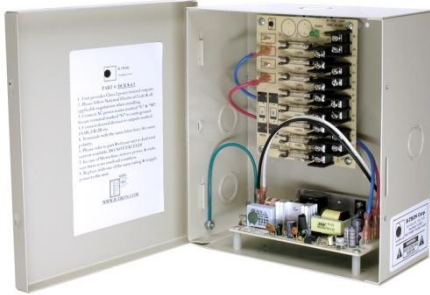

24VAC Distributed Power Supplies

AC-4, AC-9, AC-16

AC-4: 24VAC / 4 Outputs

- Regulated
- Fused Outputs
- UL Approved
- Metal Housing
- Wall Mountable

AC-8: 24VAC / 8 Outputs

- 100 VA / Regulated
- Fused Outputs
- UL Approved.
- Metal Housing
- Wall Mountable

AC-16: 24VAC / 16 Outputs

- 200 VA / Regulated
- Fused Outputs
- UL Approved
- Metal Housing
- Wall Mountable