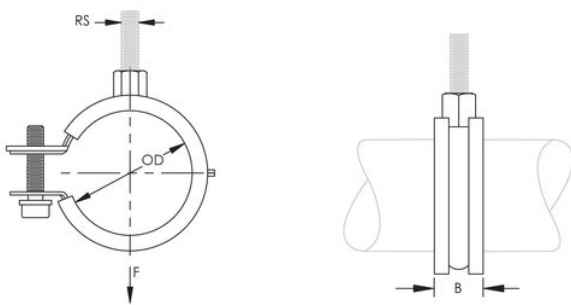

Pipe Size: 3/4"

Copper Tube Size: 1"

Rod Size: 3/8"

B: 29/32"

Static Load: 180 lb

ADDITIONAL PRODUCT DETAILS

Lining is EPDM rubber.

DIAGRAMS

WARNING

nVent products shall be installed and used only as indicated in nVent's product instruction sheets and training materials. Instruction sheets are available at www.nvent.com and from your nVent customer service representative. Improper installation, misuse, misapplication or other failure to completely follow nVent's instructions and warnings may cause product malfunction, property damage, serious bodily injury and death and/or void your warranty.

North America

+1.800.753.9221

Option 1 – Customer Care

Option 2 – Technical Support

Europe

Netherlands:

+31 800-0200135

France:

+33 800 901 793

Europe

Germany:

800 1890272

Other Countries:

+31 13 5835404

APAC

Shanghai:

+ 86 21 2412 1618/19

Sydney:

+61 2 9751 8500

Our powerful portfolio of brands:

nVent.com **CADDY ERICO HOFFMAN RAYCHEM SCHROFF TRACER**

© 2022 nVent. All nVent marks and logos are owned or licensed by nVent Services GmbH or its affiliates. All other trademarks are the property of their respective owners.

nVent reserves the right to change specifications without notice.