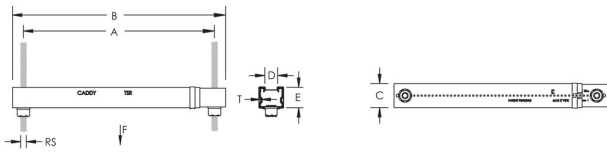

B: 14" – 21 1/2"

A: 12 1/2" – 20"

Static Load 1: 300 lb

Static Load 2: 200 lb

ADDITIONAL PRODUCT DETAILS

Static Load 1 represents a distributed load for 12" - 20" (300 - 500 mm) installations and a point load for 12" - 16" (300 - 400 mm) installations. Static Load 2 represents a point load for 16" - 20" (400 - 500 mm) installations.

DIAGRAMS

WARNING

nVent products shall be installed and used only as indicated in nVent's product instruction sheets and training materials. Instruction sheets are available at www.nvent.com and from your nVent customer service representative. Improper installation, misuse, misapplication or other failure to completely follow nVent's instructions and warnings may cause product malfunction, property damage, serious bodily injury and death and/or void your warranty.

North America

+1.800.753.9221

Option 1 – Customer Care

Option 2 – Technical Support

Europe

Netherlands:

+31 800-0200135

France:

+33 800 901 793

Europe

Germany:

800 1890272

Other Countries:

+31 13 5835404