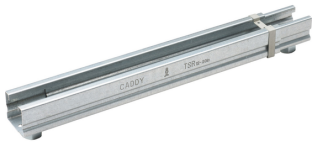

## TELESCOPING STRUT REPLACEMENT, 1/4" ROD

### FEATURES

Captive threaded nuts enable fastening to threaded rod supports without loose parts

Telescopes to the desired length and is locked in place by snapping closed a spring retainer clip

Standard strut profile runs the entire length of the part, allowing most standard fittings to be placed anywhere between the rods

### PRODUCT ATTRIBUTES

Material: Steel

Finish: Pregalvanized

Rod Size: 1/4"

Thickness: 0.040"

E: 1 3/8"

D: 7/8"

C: 1 5/8"