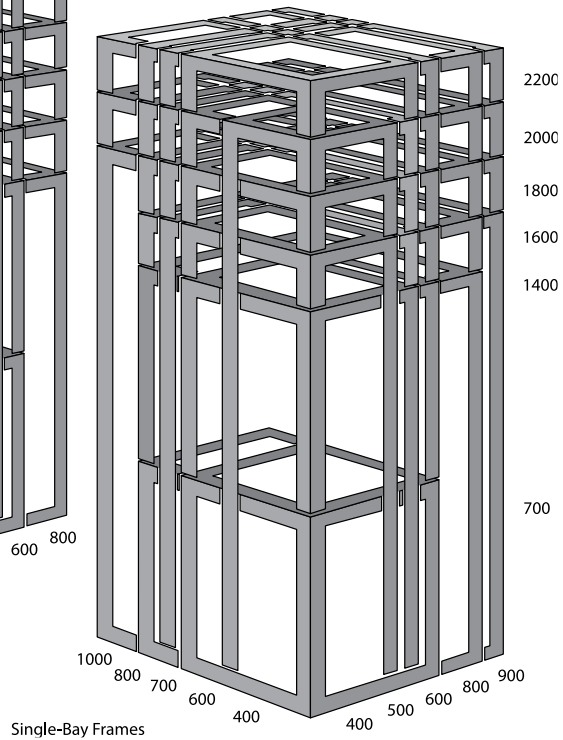

### Selection

A full range of sizes for single- and double-bay applications, PROLINE offers the broadest range of standard sizes in the industry.

Frame Type	Heights mm/in.	Widths mm/in.	Depths mm/in.
Single-Bay Frames	700	600 and 800	600
	1200	600 and 800	500
	1400	600 and 800	500, 600 and 800
	1600	600, 700 and 800	400, 500, 600 and 800
	1800	400, 600, 800 and 1000	400, 500, 600 and 800
	2000	400, 600, 700, 800 and 1000	400, 500, 600 and 800
	2200	600, 700, 800 and 1000	500, 600, 800 and 900
Double-Bay Frames	700	1200	600
	1600	1200	500, 600 and 800
	1800	1200, 1600 and 1800	400, 500, 600 and 800
	2000	1200 and 1600	400, 500, 600 and 800
	2200	1200	500, 600 and 800

**SINGLE-BAY FRAMES**

- 12 gauge, roll-formed frame sections for strength
- Flange on door and side openings deflect liquids away from the enclosure interior
- Rectangular frame holes are designed for metric cage nut fasteners
- Round frame holes allow numerous grounding locations using M5 thread-forming screws
- Access to both sides of frame mounting holes allows standard components to be easily installed
- Provisions for slide-in subpanel, rack mounting and accessory mounting
- Simple means for joining frames to create multiple-bay enclosures
- An open roll-formed profile design affords complete surface corrosion protection and assembly access
- Sealed mounting for all external accessories
- Finished with RAL 7035 textured gray polyester powder paint