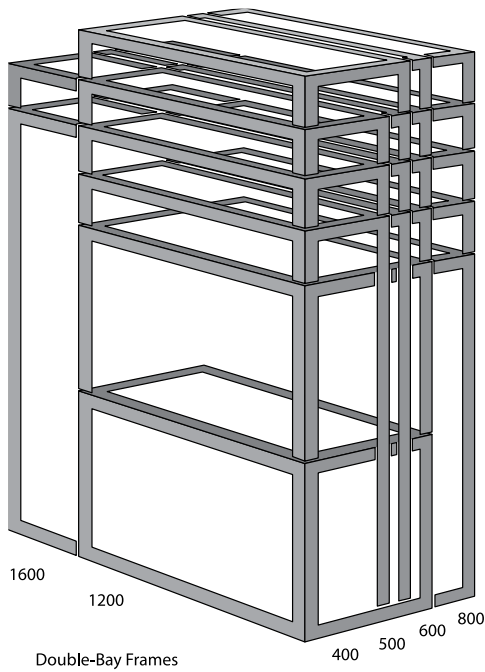

### Selection

A full range of sizes for single- and double-bay applications, PROLINE offers the broadest range of standard sizes in the industry.

Frame Type	Heights mm/in.	Widths mm/in.	Depths mm/in.
Single-Bay Frames	700	600 and 800	600
	1200	600 and 800	500
	1400	600 and 800	500, 600 and 800
	1600	600, 700 and 800	400, 500, 600 and 800
	1800	400, 600, 800 and 1000	400, 500, 600 and 800
	2000	400, 600, 700, 800 and 1000	400, 500, 600 and 800
	2200	600, 700, 800 and 1000	500, 600, 800 and 900
Double-Bay Frames	700	1200	600
	1600	1200	500, 600 and 800
	1800	1200, 1600 and 1800	400, 500, 600 and 800
	2000	1200 and 1600	400, 500, 600 and 800
	2200	1200	500, 600 and 800

**SINGLE-BAY FRAMES**

- 12 gauge, roll-formed frame sections for strength
- Flange on door and side openings deflect liquids away from the enclosure interior
- Rectangular frame holes are designed for metric cage nut fasteners
- Round frame holes allow numerous grounding locations using M5 thread-forming screws
- Access to both sides of frame mounting holes allows standard components to be easily installed
- Provisions for slide-in subpanel, rack mounting and accessory mounting
- Simple means for joining frames to create multiple-bay enclosures
- An open roll-formed profile design affords complete surface corrosion protection and assembly access
- Sealed mounting for all external accessories
- Finished with RAL 7035 textured gray polyester powder paint