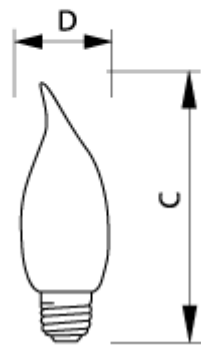

### Notes

- Rated average life is the length of operation (in hours) at which point an average of 50% of the lamps will still be operational and 50% will not.

Product data	
Product Number	168229
Full product name	DuraMax Deco 60W Med 120V BA9 1/2 CL 2BC
Ordering Code	BC60BA9- 1/2/CL/LL
Pack type	2 Lamps in a Blister Card
Pieces per Sku	2
Skus/Case	6
Pack UPC	046677168223
EAN2US	
Case Bar Code	50046677168228
Successor Product number	
Base	Medium [Single Contact Medium Screw]
Base Information	Aluminum [Aluminum Base]
Bulb	BA9 1/2
Bulb Finish	Clear
Filament Shape	C- 7A [Ring]
Operating Position	Base Down +/- 90D [Standing +/- 90D or Base Down (BDH)]
Packing Type	2BC [2 Lamps in a Blister Card]
Packing Configuration	6
Atmosphere	Gas
RatedAvgLife(See Family Notes)	2000 hr

# PHILIPS

Product data	
Ordering Code	BC60BA9- 1/2/CL/LL
Pack UPC	046677168223
Case Bar Code	50046677168228
Watts	60W
Voltage	120V
Initial Lumens	550 Lm
Max Overall Length (MOL) - C	4.063 in
Diameter D	1.188 in
Product Number	168229

DuraMax Deco BA9 1/2 CL

Base Medium

DuraMax Deco BA9 1/2

Operating Position Base Down +/- 90D